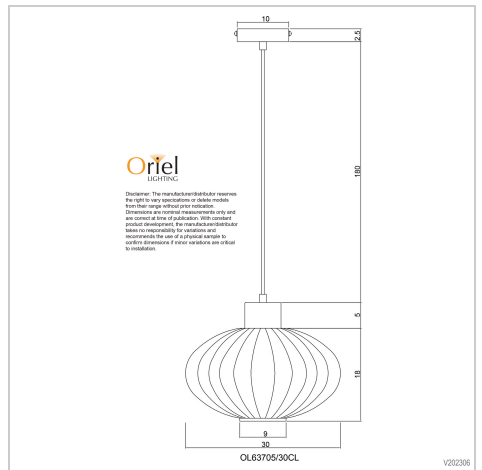

Fitting Suspension	180
Glass/Diffuser Material	Clear Glass
Cord / Wire Material	BLACK PVC
PLU	76325
Supplier Code	OL63705/30CL
UPI	9324879222112
In The Box	1 x Suspension 1 x Glass
Electrician To Install	This fitting should be installed by a licenced electrician
Warranty / Guarantee	12 Month Replacement Guarantee

Images

Unless stated, fittings do not include globes (bulbs). No representations are made as to the suitability of this product for your application. All fixed lights (other than DIY lights) should be installed by a licensed electrical contractor. Due to continuing product development, some specifications may change over time. Refer to our detailed Terms and Conditions, online at: www.oriel-lighting.com.au | Details and specifications are current at the time of printing, and with constant product development, subject to change.

(c) Oriel Lighting

quality lighting at affordable prices | specifications subject to change without notice - check the website for the latest information | www.oriel-lighting.com.au