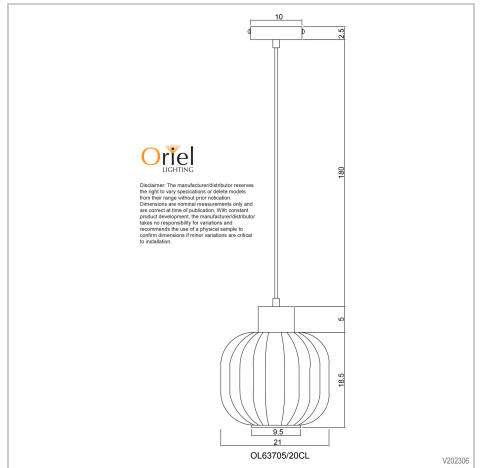

Fitting Suspension	180
Glass/Diffuser Material	Clear Glass
Cord / Wire Material	BLACK PVC
Fitting Glass	Clear
PLU	76324
Supplier Code	OL63705/20CL
UPI	9324879222006
In The Box	1 x Suspension 1 x Glass
Electrician To Install	This fitting should be installed by a licenced electrician
Warranty / Guarantee	12 Month Replacement Guarantee

Images

Unless stated, fittings do not include globes (bulbs). No representations are made as to the suitability of this product for your application. All fixed lights (other than DIY lights) should be installed by a licensed electrical contractor. Due to continuing product development, some specifications may change over time. Refer to our detailed Terms and Conditions, online at: www.oriel-lighting.com.au | Details and specifications are current at the time of printing, and with constant product development, subject to change.

(c) Oriel Lighting

quality lighting at affordable prices | specifications subject to change without notice - check the website for the latest information | www.oriel-lighting.com.au