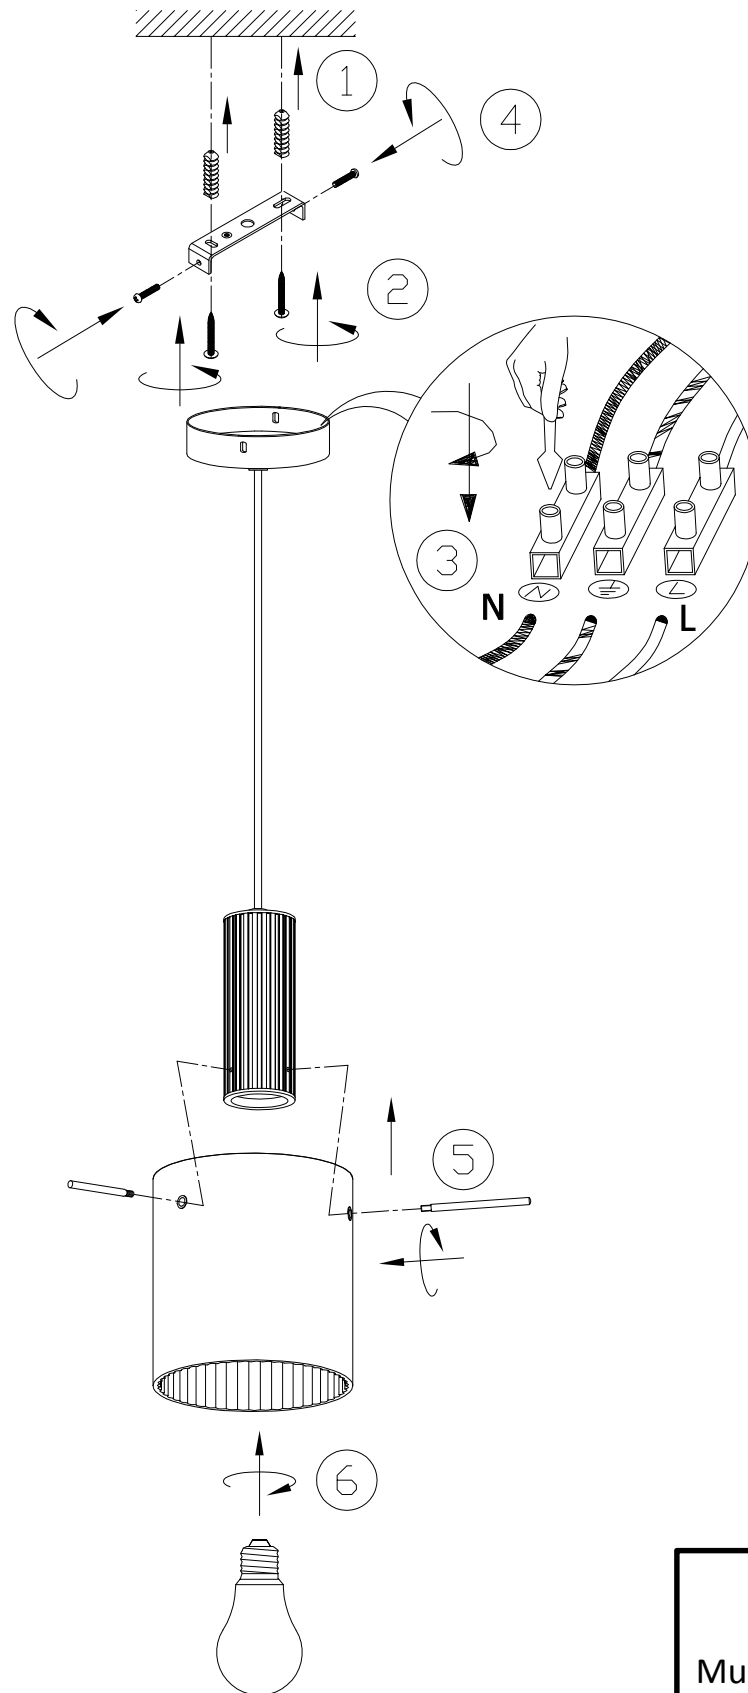

ITEMNO.:MIKA PE14

Telbix.

240V ~ 50Hz E27 Max.25Wx1

NOTE: GLOBE NOT INCLUDED

IMPORTANT

Must be installed by a qualified electrical contractor.

Install in accordance with AS/NZS3000