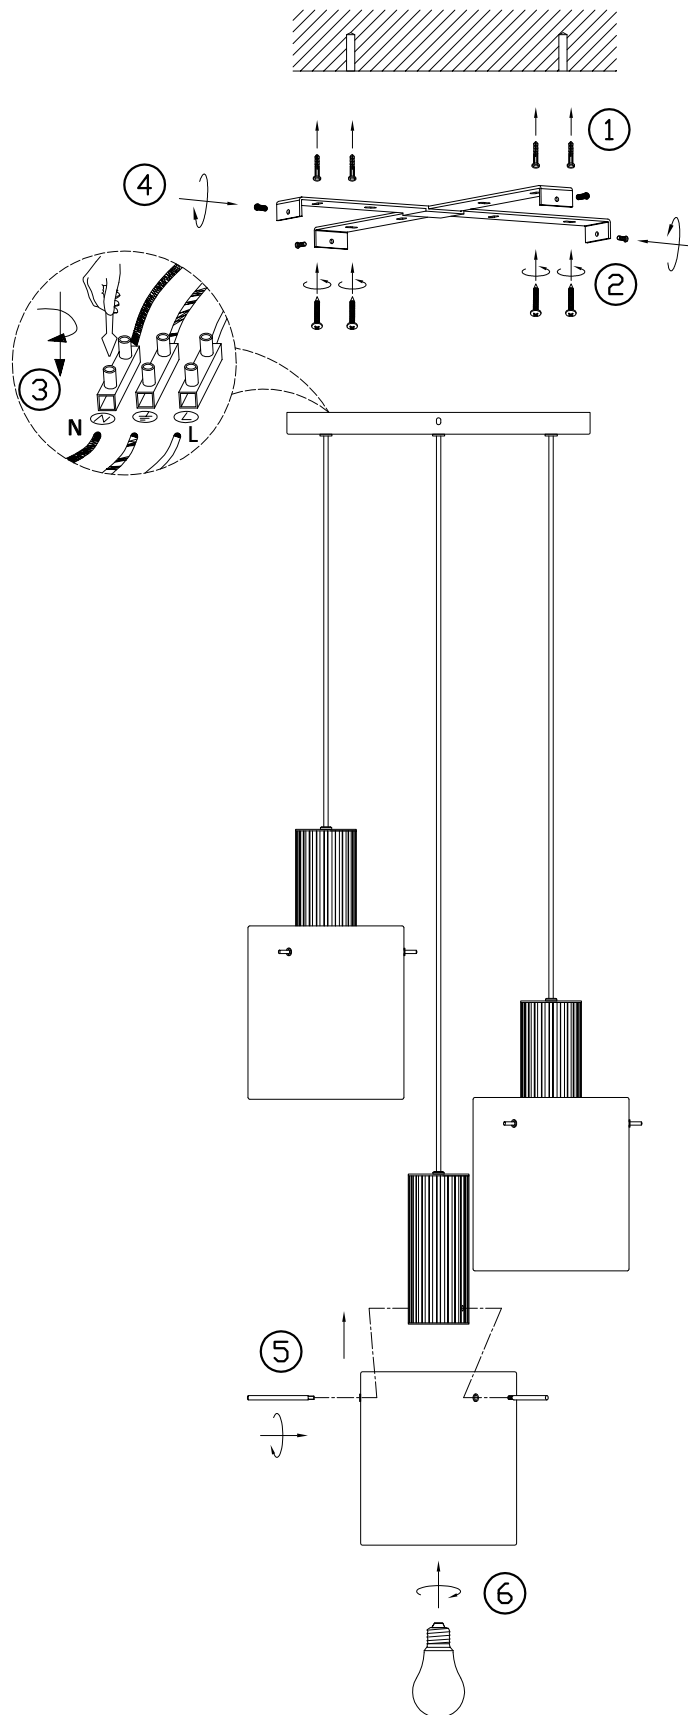

ITEM NO.:MIKA PE03

240V ~ 50Hz E27 Max. 25W x1

NOTE: GLOBE NOT INCLUDED

IMPORTANT

Must be installed by a qualified electrical contractor.

Install in accordance with AS/NZS3000

Telbix.