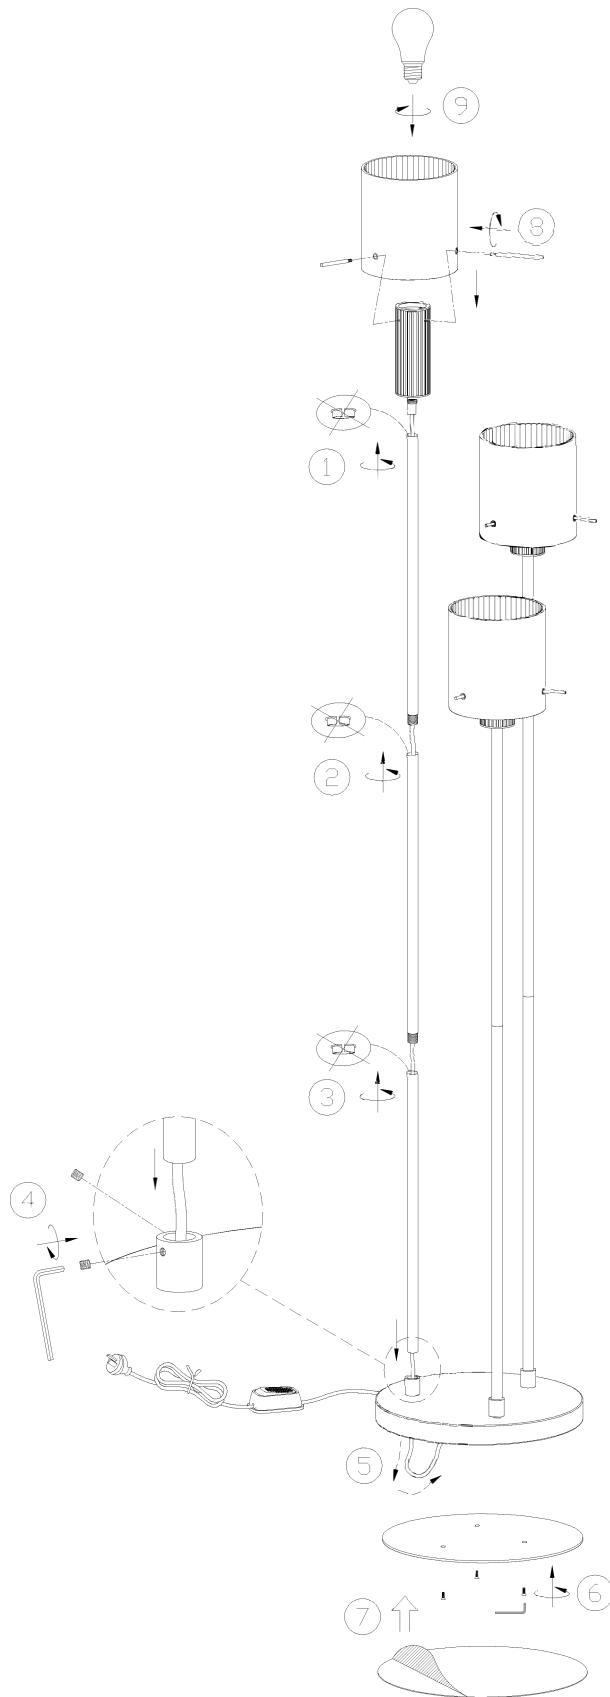

# ITEM NO.:MIKA FL3

240V ~ 50Hz E27 Max. 25W x 3

NOTE: GLOBE NOT INCLUDED

**Telbix.**