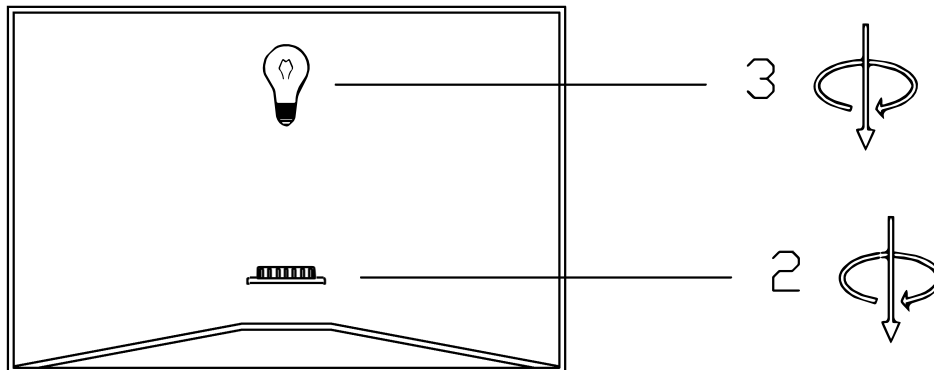

# ITEM NO.: MELANIA TL

240V~50Hz E27 Max.25W

**NOTE:GLOBE NOT INCLUDED**

**Telbix.**

Disclaimer:  
/  Tools not included  
 Shade ring attached on lamp holder  
 Globe(s) not included