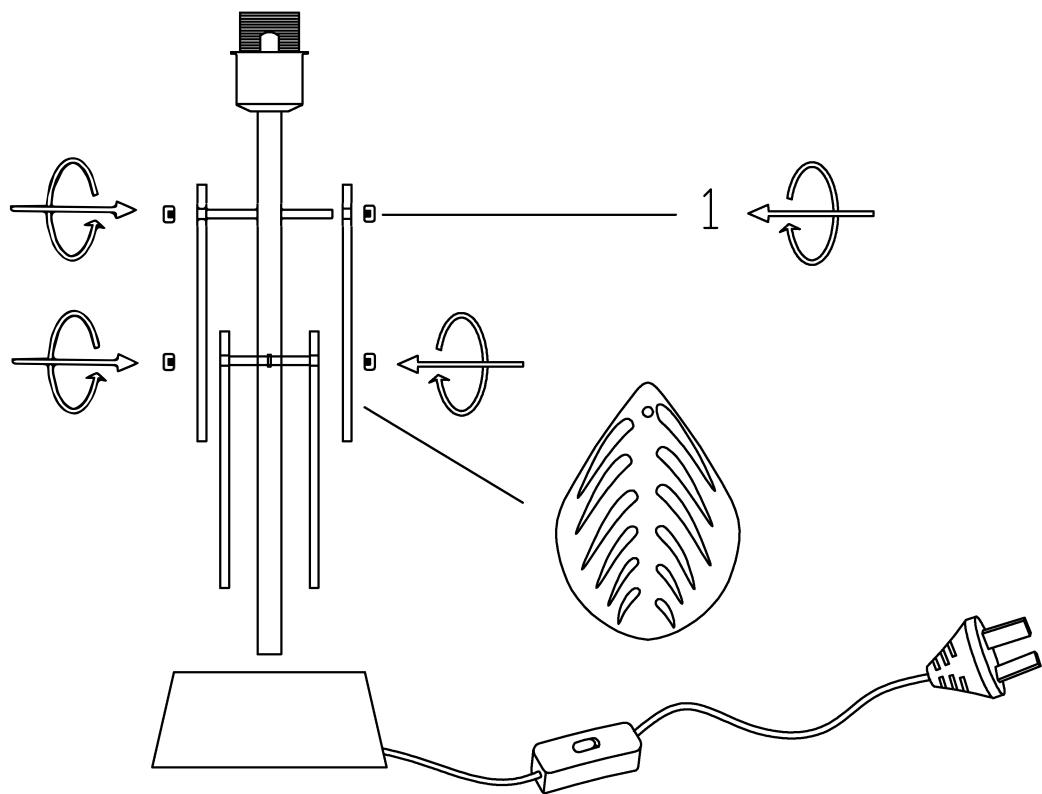

# ITEM NO.: MELANIA TL

240V~50Hz E27 Max.25W

**NOTE:GLOBE NOT INCLUDED**

**Telbix.**

Disclaimer:  
/  Tools not included  
 Shade ring attached on lamp holder  
 Globe(s) not included