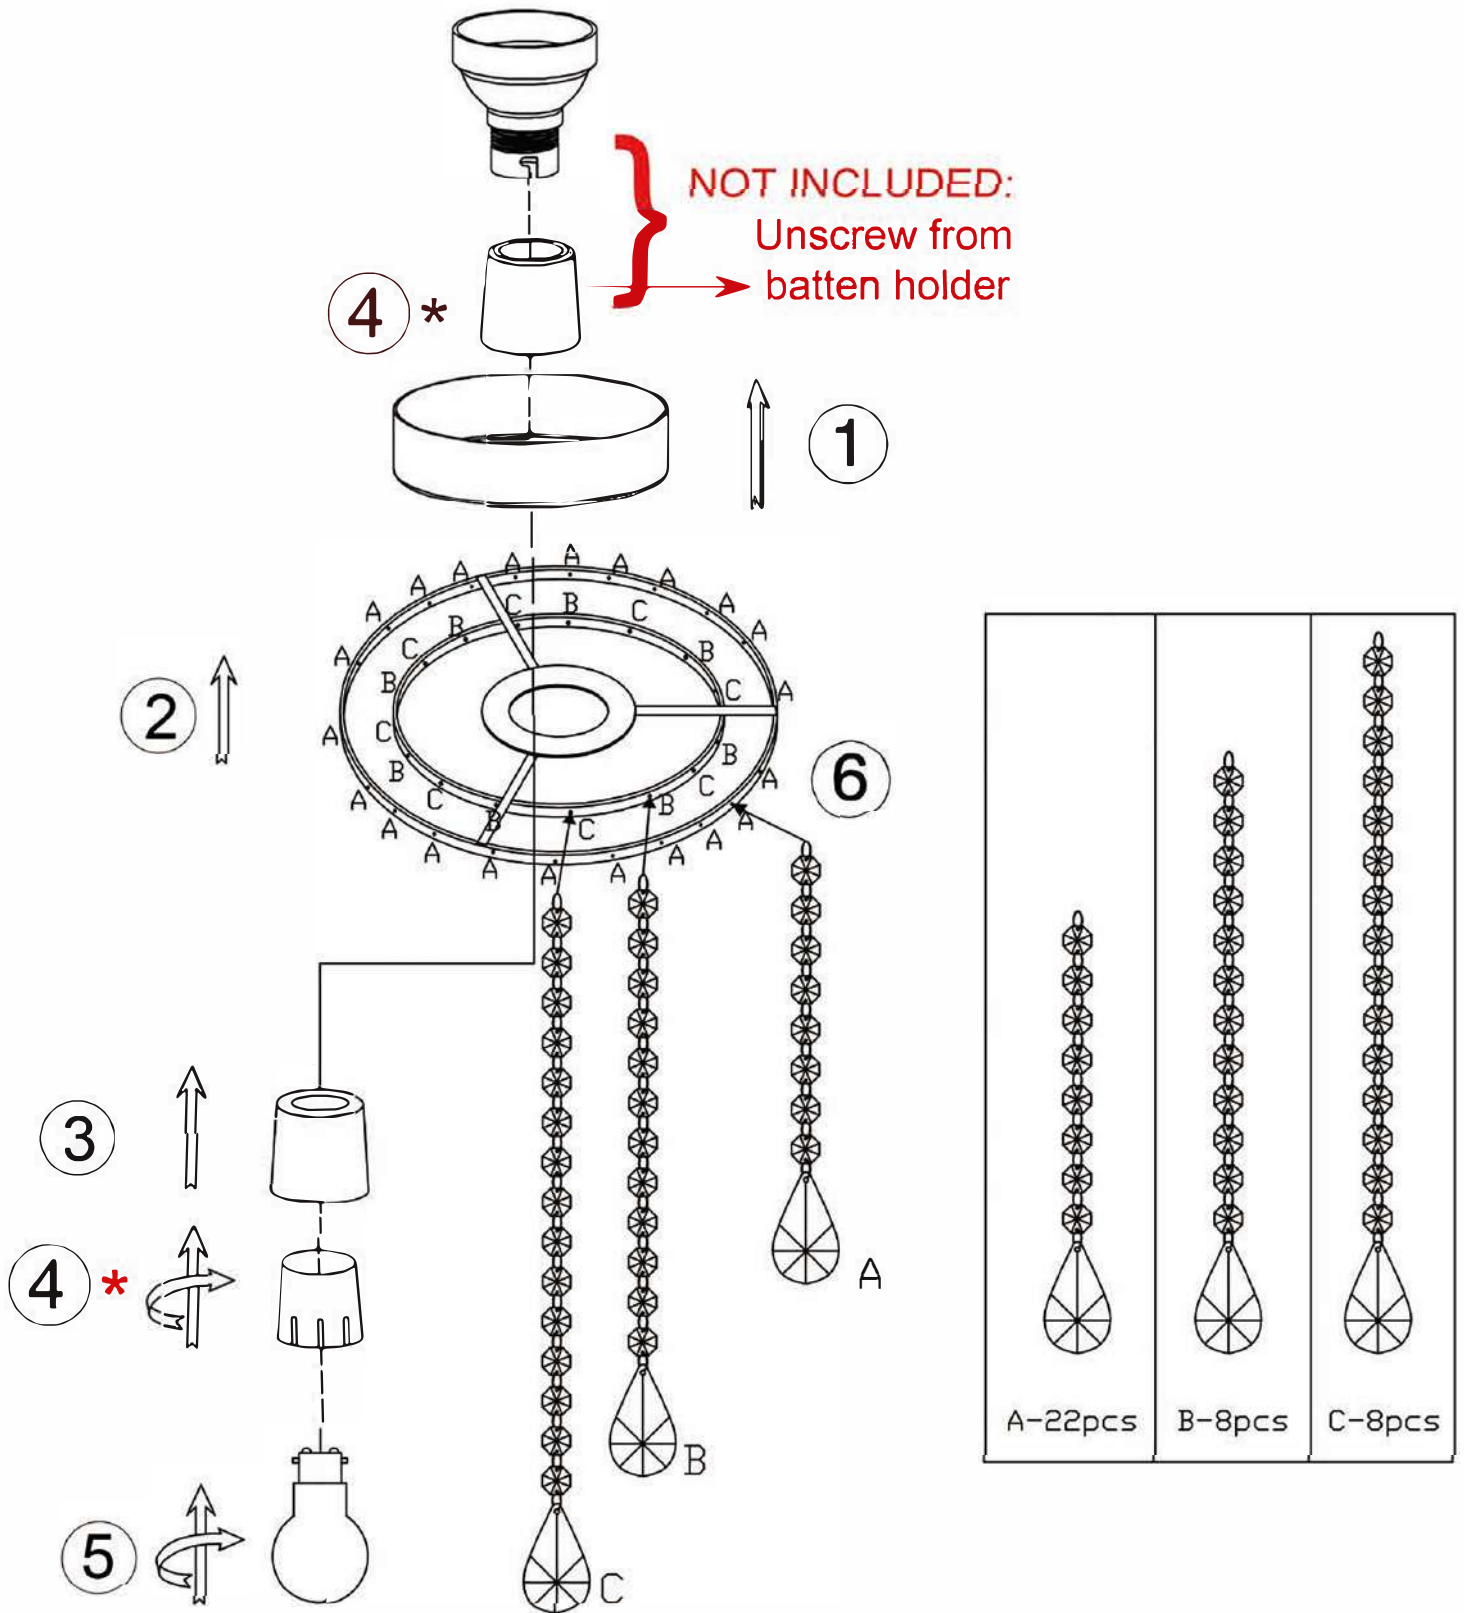

ITEMNO.:MAY BF20-CH

Telbix.

Disclaimer:
 Tools not included
 Shade ring attached on lamp holder
 Globe(s) not included