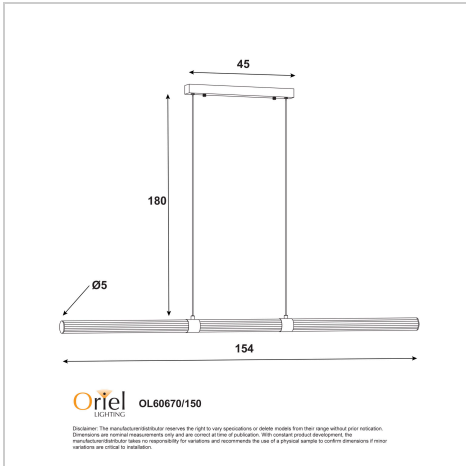

UPI	9324879225885
In The Box	1 x pendant light
Electrician To Install	This fitting should be installed by a licenced electrician

Images

Unless stated, fittings do not include globes (bulbs). No representations are made as to the suitability of this product for your application. All fixed lights (other than DIY lights) should be installed by a licensed electrical contractor. Due to continuing product development, some specifications may change over time. Refer to our detailed Terms and Conditions, online at: www.oriel-lighting.com.au | Details and specifications are current at the time of printing, and with constant product development, subject to change.

(c) Oriel Lighting

quality lighting at affordable prices | specifications subject to change without notice - check the website for the latest information | www.oriel-lighting.com.au