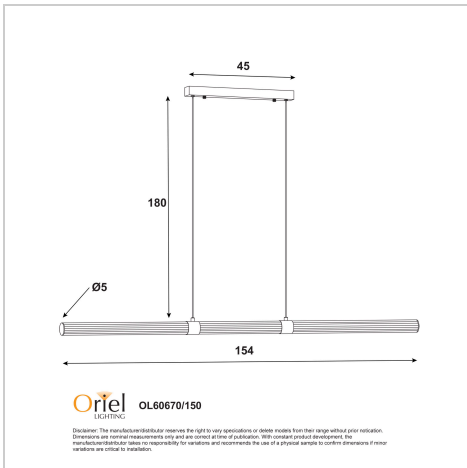

UPI	9324879225878
In The Box	1 x pendant light
Electrician To Install	This fitting should be installed by a licenced electrician

Images

Unless stated, fittings do not include globes (bulbs). No representations are made as to the suitability of this product for your application. All fixed lights (other than DIY lights) should be installed by a licensed electrical contractor. Due to continuing product development, some specifications may change over time. Refer to our detailed Terms and Conditions, online at: www.oriel-lighting.com.au | Details and specifications are current at the time of printing, and with constant product development, subject to change.

(c) Oriel Lighting

quality lighting at affordable prices | specifications subject to change without notice - check the website for the latest information | www.oriel-lighting.com.au