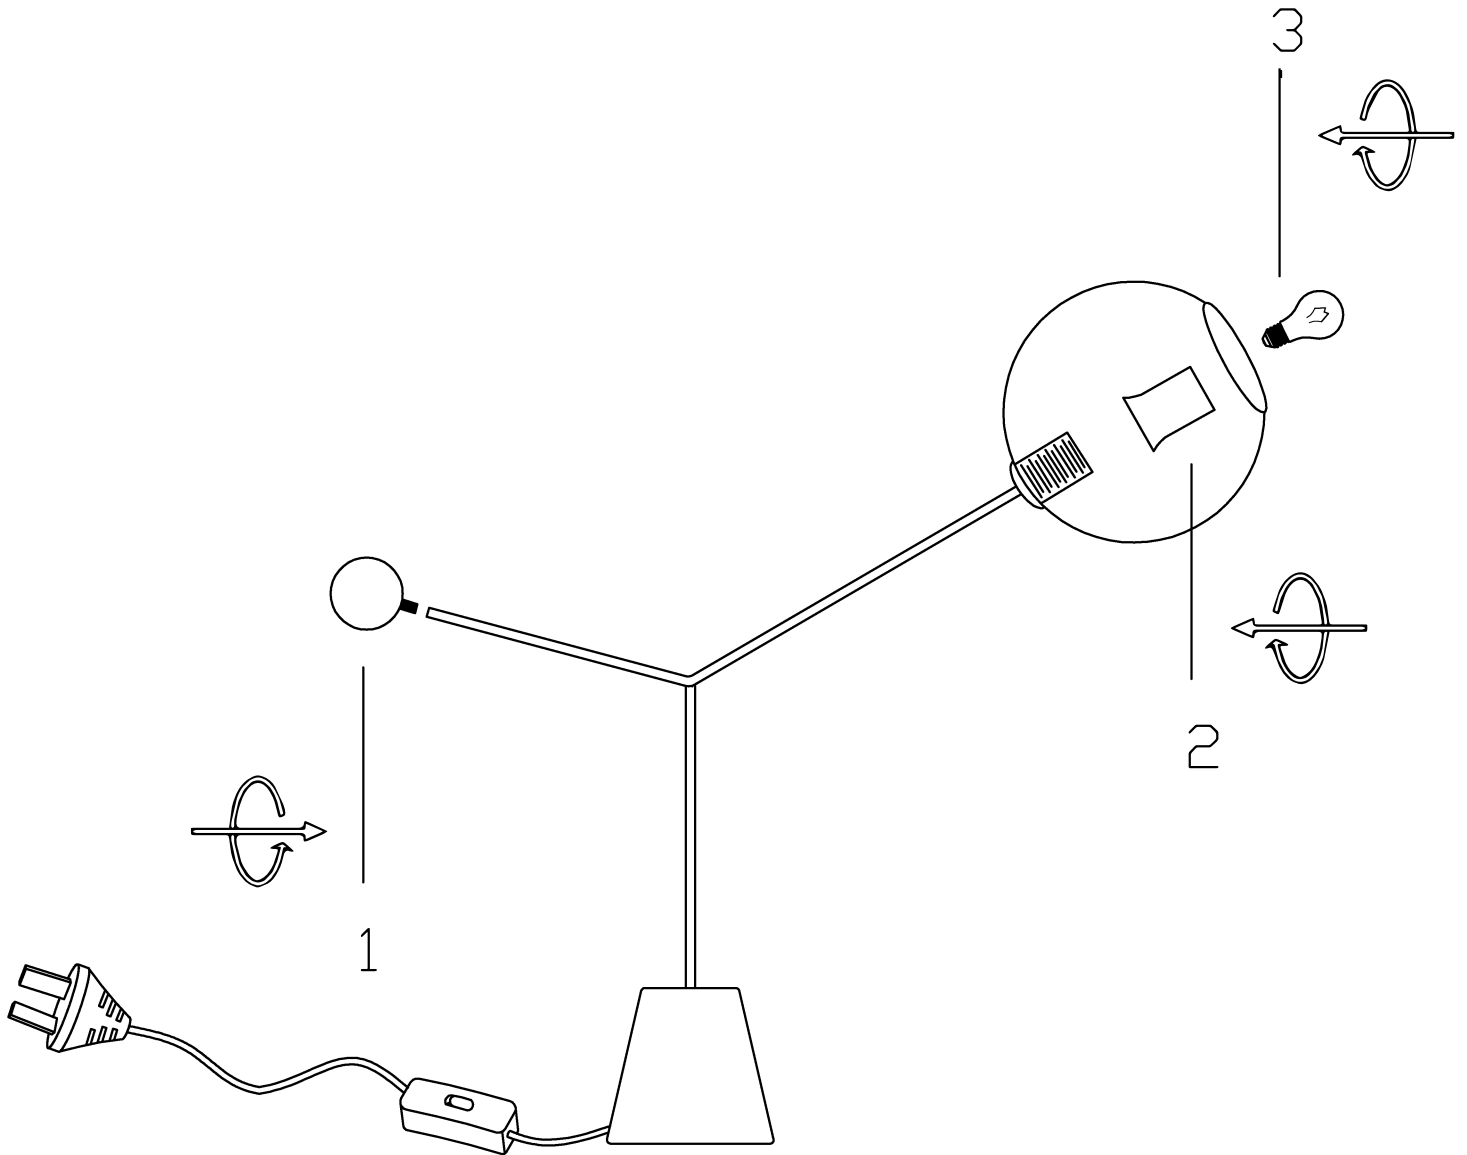

ITEM NO.: MATILDA TL

240V~50Hz E27 Max.25W

NOTE:GLOBE NOT INCLUDED

Telbix.

- Disclaimer:
-  Tools not included
 -  Shade ring attached on lamp holder
 -  Globe(s) not included