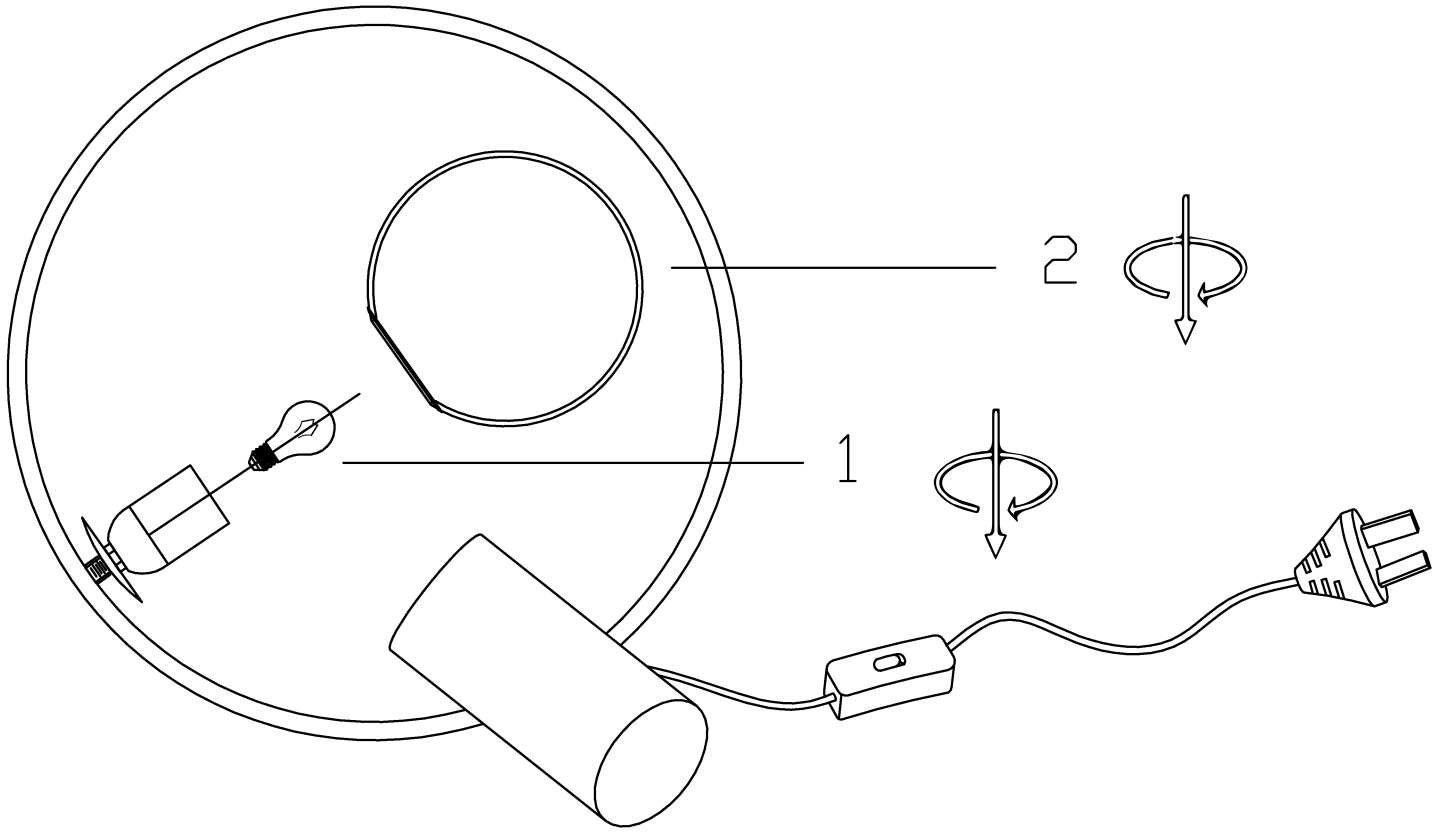

ITEMNO.:MATIASTL

Telbix.

240V ~ 50Hz E27Max.25Wx1

NOTE:GLOBE NOT INCLUDED

Disclaimer:
Tools not included

Shade ring attached on lamp holder

Globe(s) not included