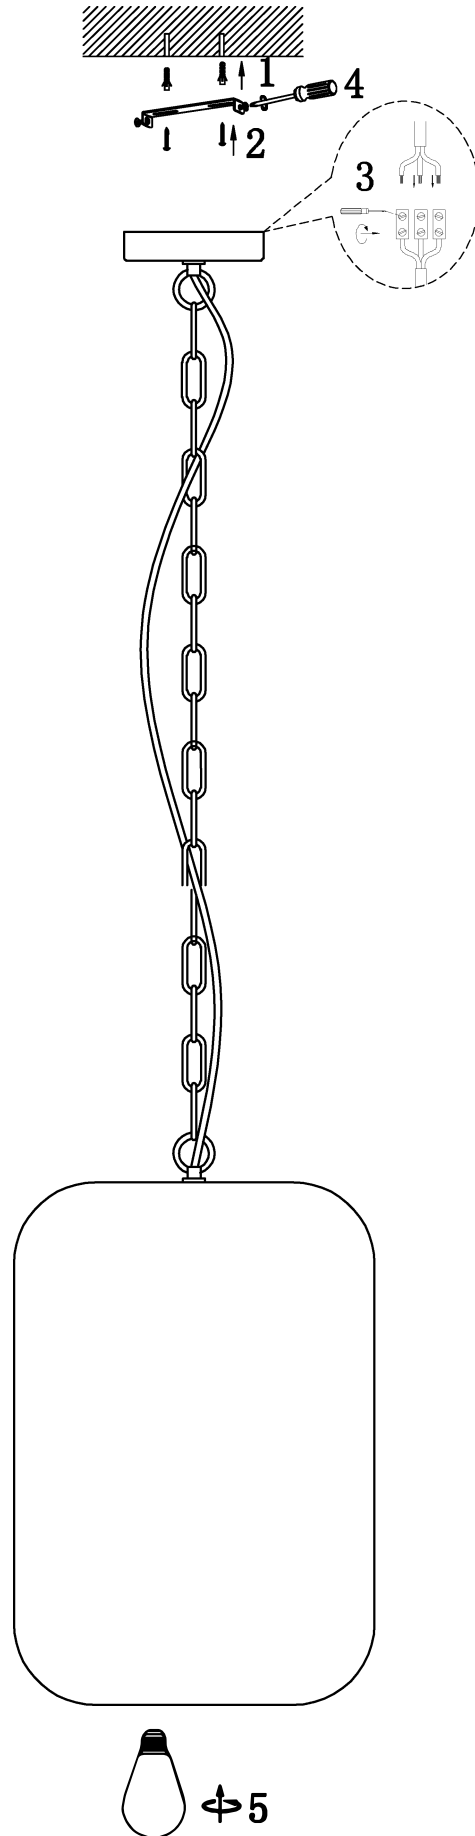

ITEM NO.:A ASYA PE-AB

- Disclaimer:
-  Tools not included
 -  Shade ring attached on lamp holder
 -  Globe(s) not included

240V ~ 50Hz E27 Max. 25W x 1

NOTE: GLOBE NOT INCLUDED

Telbix.

IMPORTANT
Must be installed by
a qualified electrical
contractor.
Install in accordance
with AS/NZS3000