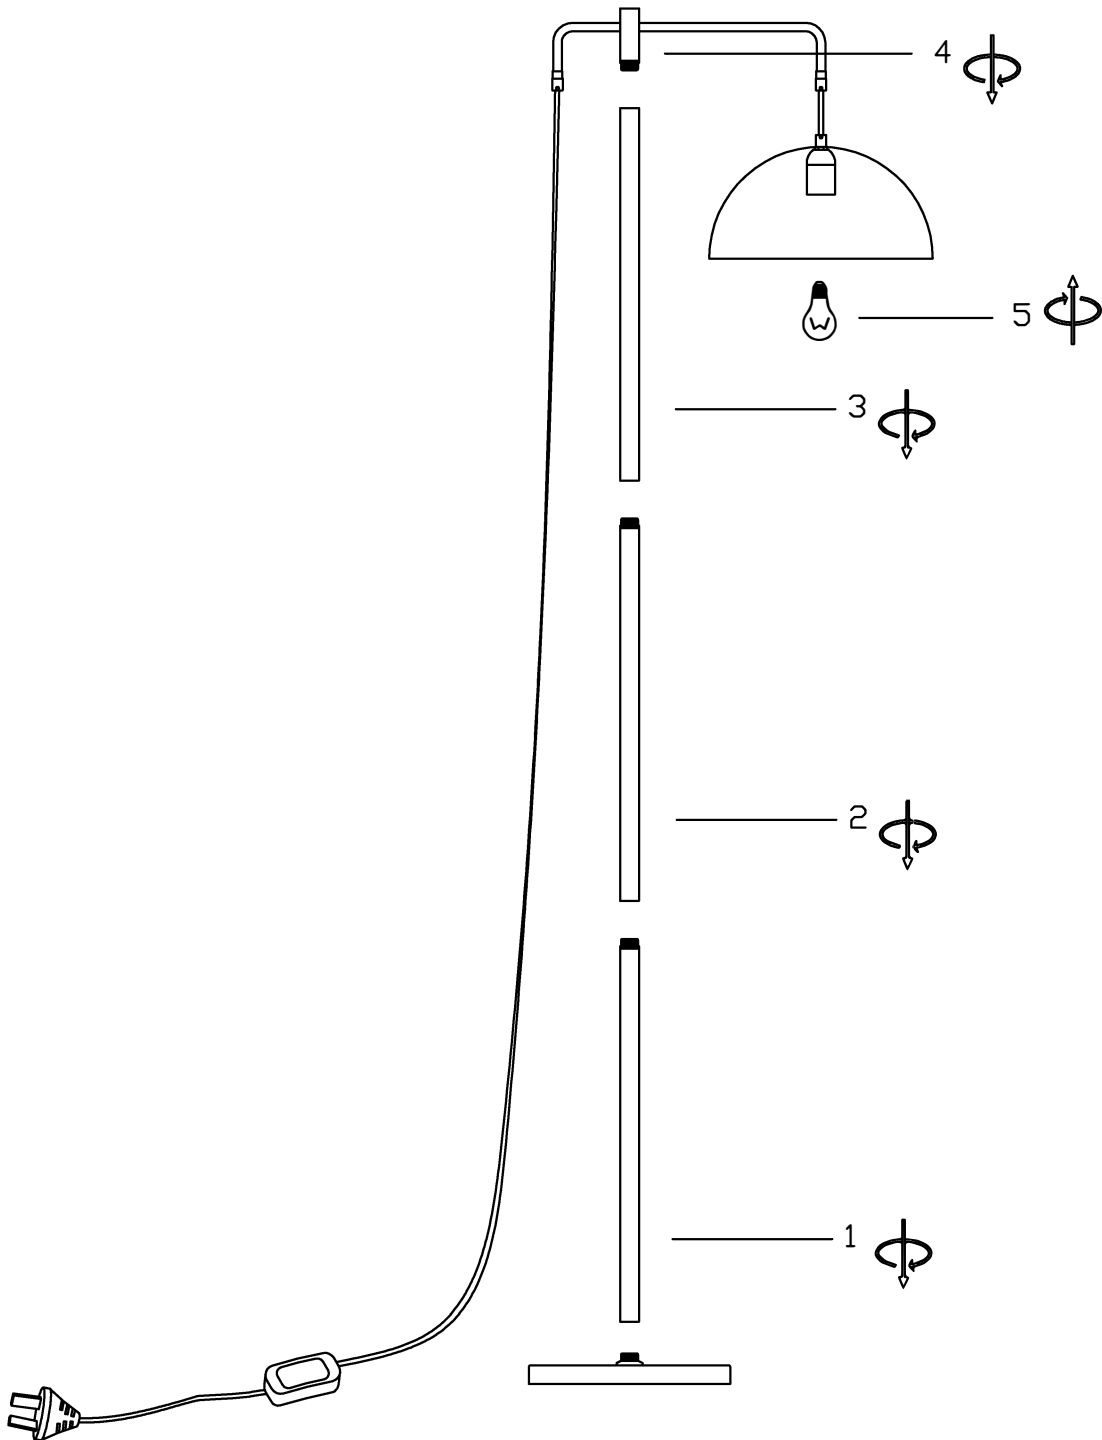

ITEM NO.: MARTHOS FL

240V~50Hz E27 Max.25W

NOTE:GLOBE NOT INCLUDED

Telbix.

- Disclaimer:
-  Tools not included
 -  Shade ring attached on lamp holder
 -  Globe(s) not included