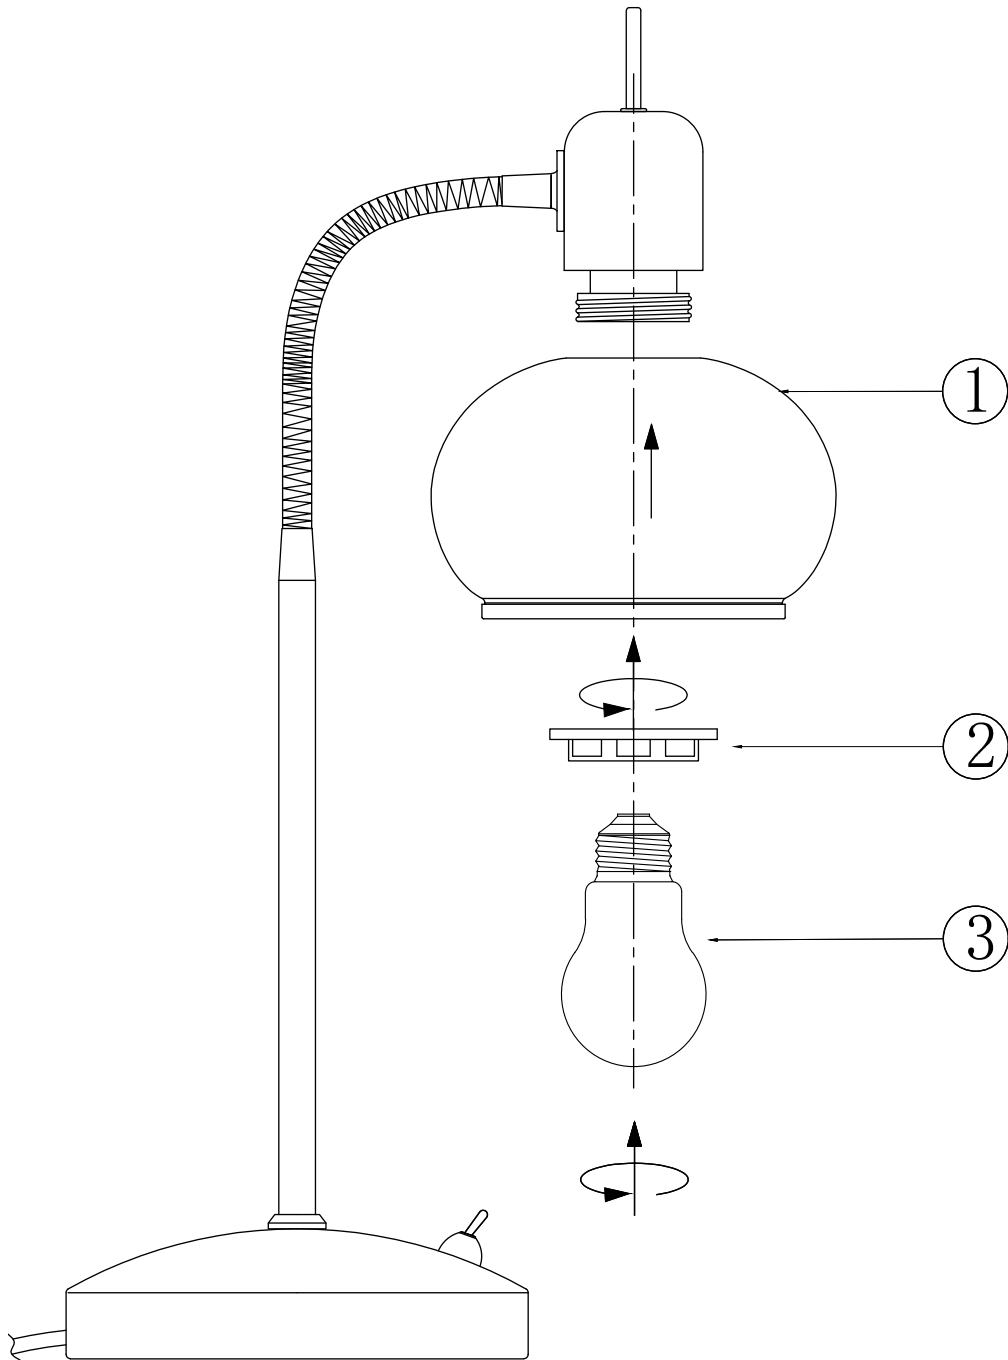

ITEM NO.: MARBELL TL

Disclaimer:  
Tools not included  
Shade ring attached on lamp holder

**telbix.**

240V~50Hz 1x25wE27max.

NOTE: GLOBE NOT INCLUDED

**IP20**