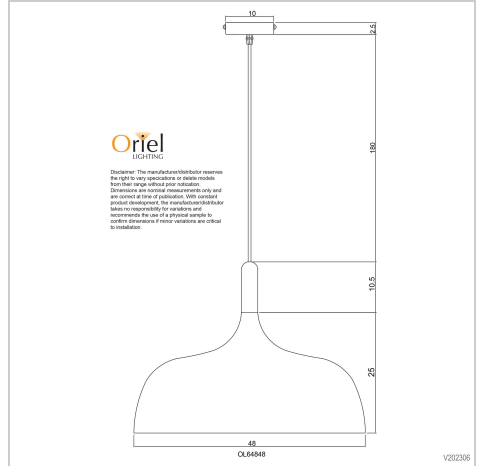

Primary Material	METAL
Supplier Code	OL64848WH
UPI	9324879206167
Electrician To Install	This fitting should be installed by a licenced electrician
Warranty / Guarantee	12 Month Replacement Guarantee

Images

Unless stated, fittings do not include globes (bulbs). No representations are made as to the suitability of this product for your application. All fixed lights (other than DIY lights) should be installed by a licensed electrical contractor. Due to continuing product development, some specifications may change over time. Refer to our detailed Terms and Conditions, online at: www.oriel-lighting.com.au | Details and specifications are current at the time of printing, and with constant product development, subject to change.

(c) Oriel Lighting

quality lighting at affordable prices | specifications subject to change without notice - check the website for the latest information | www.oriel-lighting.com.au