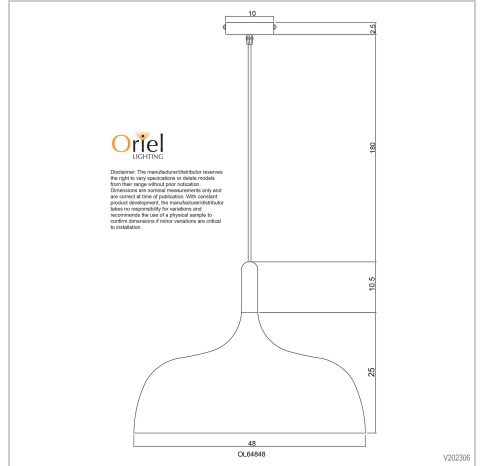

Primary Material	METAL
Supplier Code	OL64848BK
UPI	9324879206150
Electrician To Install	This fitting should be installed by a licenced electrician
Warranty / Guarantee	12 Month Replacement Guarantee

Images

Unless stated, fittings do not include globes (bulbs). No representations are made as to the suitability of this product for your application. All fixed lights (other than DIY lights) should be installed by a licensed electrical contractor. Due to continuing product development, some specifications may change over time. Refer to our detailed Terms and Conditions, online at: www.oriel-lighting.com.au | Details and specifications are current at the time of printing, and with constant product development, subject to change.

(c) Oriel Lighting

quality lighting at affordable prices | specifications subject to change without notice - check the website for the latest information | www.oriel-lighting.com.au