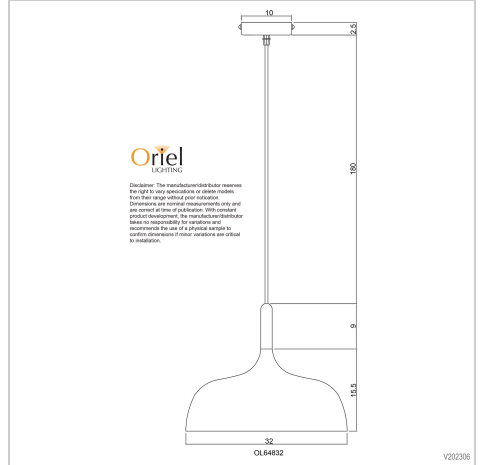

Primary Material	METAL
IP Rating	IP20
Supplier Code	OL64832BK
UPI	9324879214728
Electrician To Install	This fitting should be installed by a licenced electrician
Warranty / Guarantee	12 Month Replacement Guarantee

Images

Unless stated, fittings do not include globes (bulbs). No representations are made as to the suitability of this product for your application. All fixed lights (other than DIY lights) should be installed by a licensed electrical contractor. Due to continuing product development, some specifications may change over time. Refer to our detailed Terms and Conditions, online at: www.oriel-lighting.com.au | Details and specifications are current at the time of printing, and with constant product development, subject to change.

(c) Oriel Lighting

quality lighting at affordable prices | specifications subject to change without notice - check the website for the latest information | www.oriel-lighting.com.au