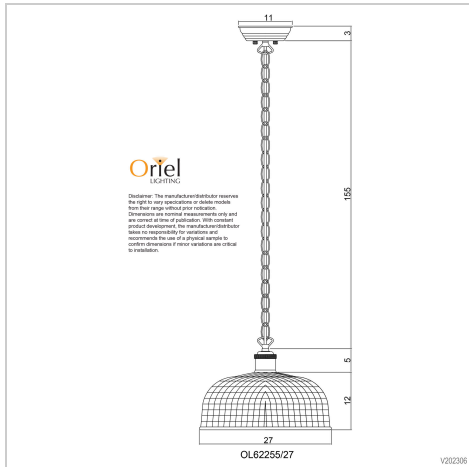

Fitting Glass	D27 H12
Primary Material	GLASS
IP Rating	IP20
Supplier Code	OL62255/27BL
UPI	9324879205467
Electrician To Install	This fitting should be installed by a licenced electrician
Warranty / Guarantee	12 Month Replacement Guarantee

Images

Unless stated, fittings do not include globes (bulbs). No representations are made as to the suitability of this product for your application. All fixed lights (other than DIY lights) should be installed by a licensed electrical contractor. Due to continuing product development, some specifications may change over time. Refer to our detailed Terms and Conditions, online at: www.oriel-lighting.com.au | Details and specifications are current at the time of printing, and with constant product development, subject to change.

(c) Oriel Lighting

quality lighting at affordable prices | specifications subject to change without notice - check the website for the latest information | www.oriel-lighting.com.au