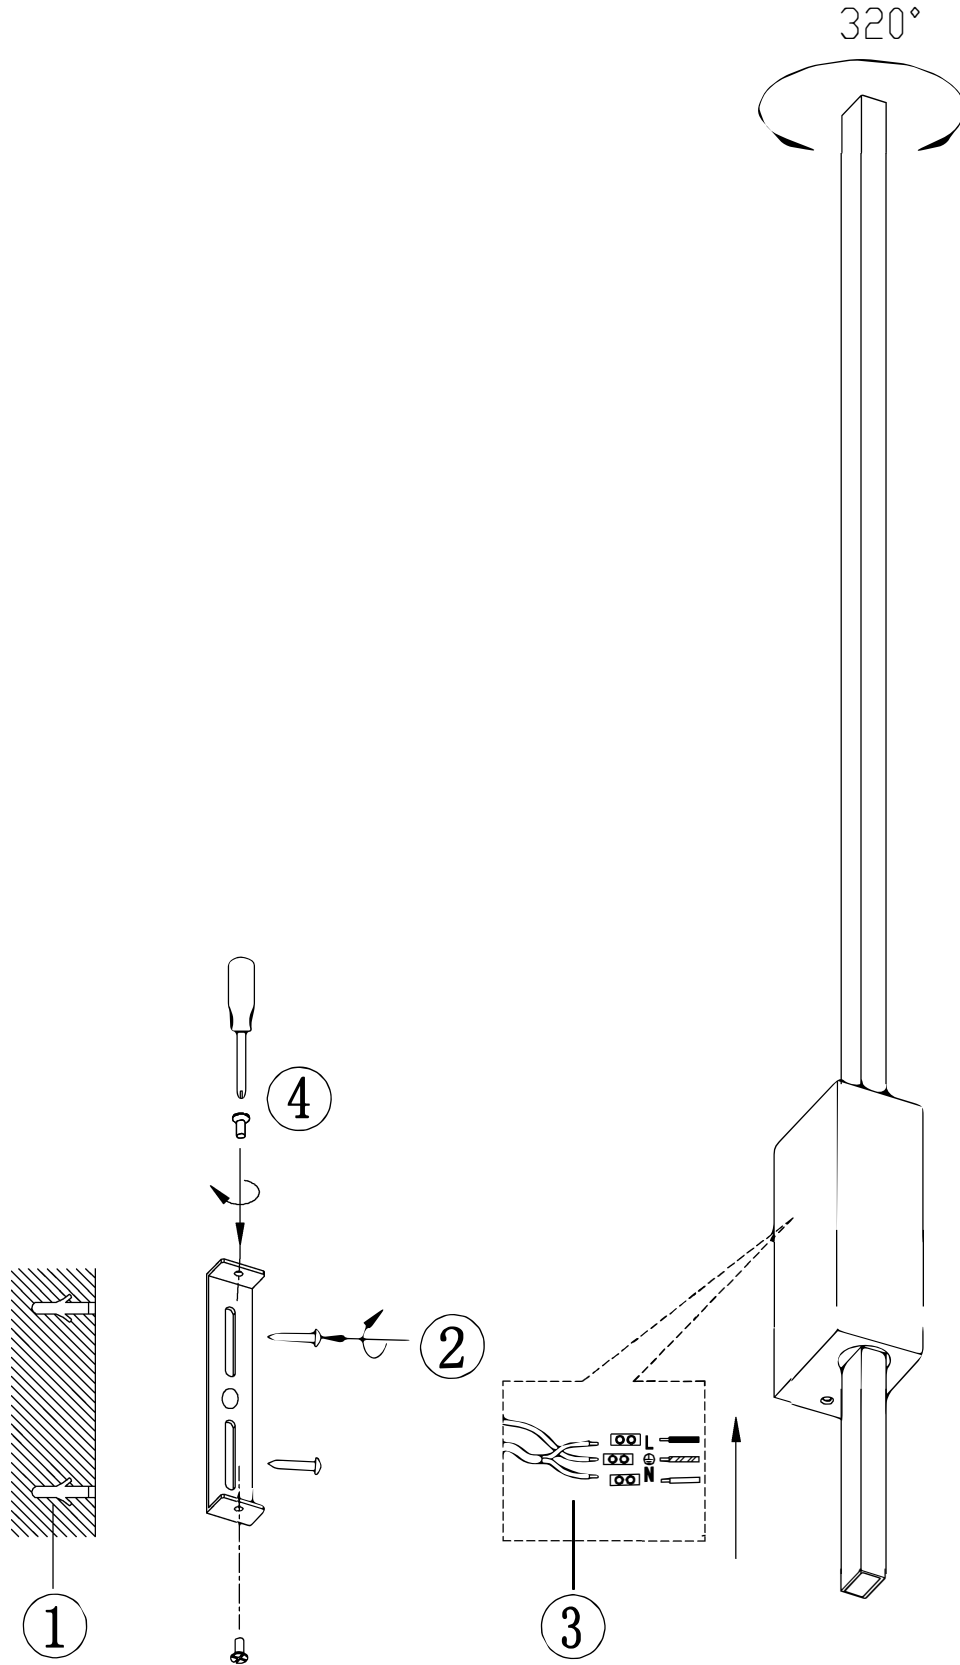

ITEM NO.: MADRAS WB120

IP20

Telbix.

240V ~ 50Hz LED 24W 3000K

NON-DIM

IMPORTANT

Must be installed by a qualified electrical contractor.

Install in accordance with AS/NSZ3000.