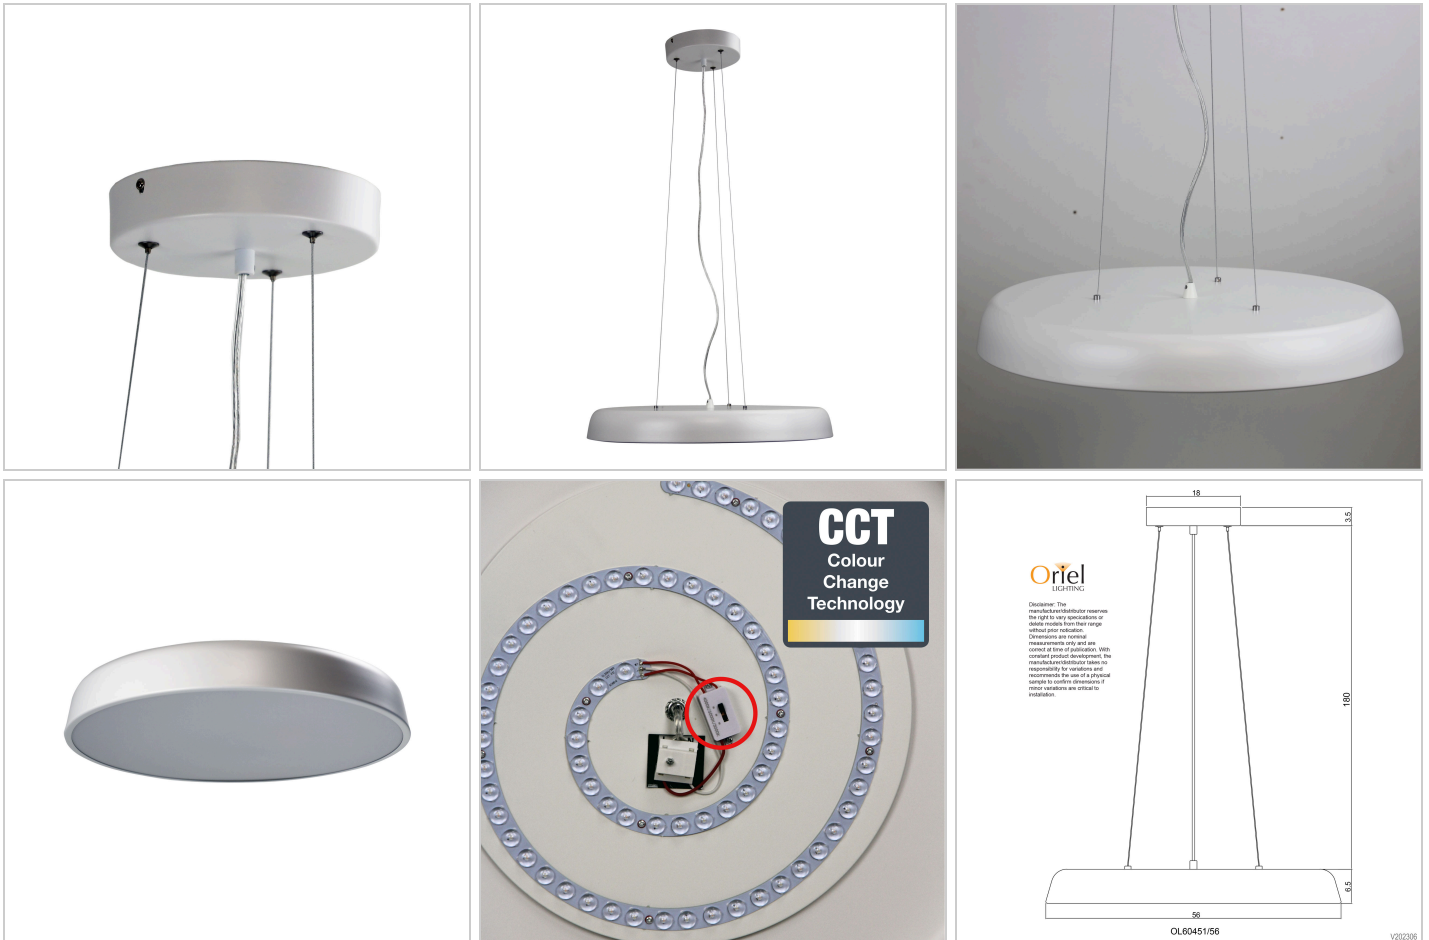

Cord / Wire Material	CLEAR PVC
Light Source	TRICOLOUR.LED
Lumen Output	2000lm
Colour Temperature	CTS3000/4000/5000K
Colour Rendition (CRI)	>Ra82
IP Rating	IP20
Dimmable	Yes
PLU	76200
Supplier Code	OL60451/56WH
UPI	9324879220149
Electrician To Install	This fitting should be installed by a licenced electrician
Warranty / Guarantee	12 Month Replacement Guarantee

Images

Unless stated, fittings do not include globes (bulbs). No representations are made as to the suitability of this product for your application. All fixed lights (other than DIY lights) should be installed by a licensed electrical contractor. Due to continuing product development, some specifications may change over time. Refer to our detailed Terms and Conditions, online at: www.oriel-lighting.com.au | Details and specifications are current at the time of printing, and with constant product development, subject to change.