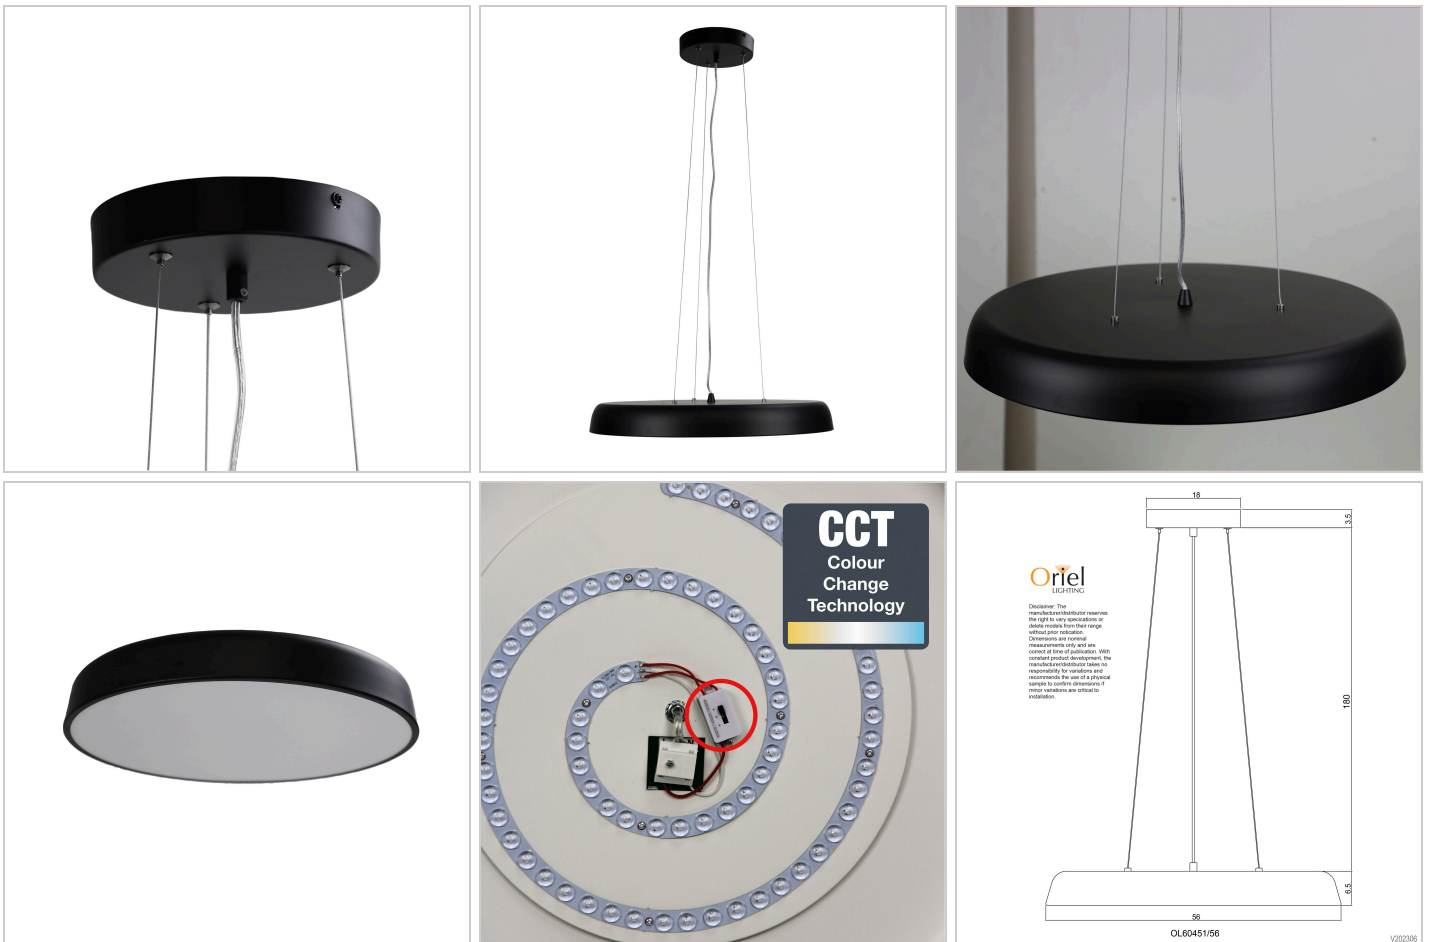

Cord / Wire Material	CLEAR PVC
Light Source	TRICOLOUR.LED
Lumen Output	2000lm
Colour Temperature	CTS3000/4000/5000K
Colour Rendition (CRI)	>Ra82
IP Rating	IP20
Dimmable	Yes
PLU	76199
Supplier Code	OL60451/56BK
UPI	9324879220132
Electrician To Install	This fitting should be installed by a licenced electrician
Warranty / Guarantee	12 Month Replacement Guarantee

Images

Unless stated, fittings do not include globes (bulbs). No representations are made as to the suitability of this product for your application. All fixed lights (other than DIY lights) should be installed by a licensed electrical contractor. Due to continuing product development, some specifications may change over time. Refer to our detailed Terms and Conditions, online at: www.oriel-lighting.com.au | Details and specifications are current at the time of printing, and with constant product development, subject to change.