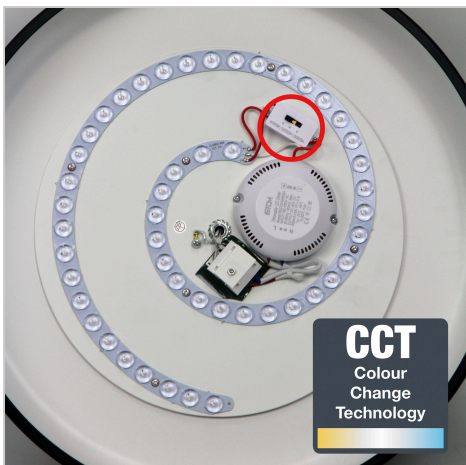

Primary Material	METAL
Light Source	TRICOLOUR.LED
Lumen Output	1500lm
Colour Temperature	CTS3000/4000/5000K
Colour Rendition (CRI)	>Ra82
IP Rating	IP20
Dimmable	Yes
PLU	76195
Supplier Code	OL60451/42WH
UPI	9324879220125
Electrician To Install	This fitting should be installed by a licenced electrician
Warranty / Guarantee	12 Month Replacement Guarantee

Images

Unless stated, fittings do not include globes (bulbs). No representations are made as to the suitability of this product for your application. All fixed lights (other than DIY lights) should be installed by a licensed electrical contractor. Due to continuing product development, some specifications may change over time. Refer to our detailed Terms and Conditions, online at: www.oriel-lighting.com.au | Details and specifications are current at the time of printing, and with constant product development, subject to change.