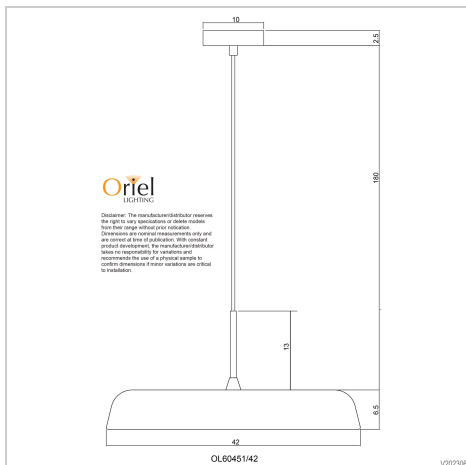

Primary Material	METAL
Light Source	TRICOLOUR.LED
Lumen Output	1500lm
Colour Temperature	CTS3000/4000/5000K
Colour Rendition (CRI)	>Ra82
IP Rating	IP20
Dimmable	Yes
PLU	76195
Supplier Code	OL60451/42WH
UPI	9324879220125
Electrician To Install	This fitting should be installed by a licenced electrician
Warranty / Guarantee	12 Month Replacement Guarantee

Images

Unless stated, fittings do not include globes (bulbs). No representations are made as to the suitability of this product for your application. All fixed lights (other than DIY lights) should be installed by a licensed electrical contractor. Due to continuing product development, some specifications may change over time. Refer to our detailed Terms and Conditions, online at: www.oriel-lighting.com.au | Details and specifications are current at the time of printing, and with constant product development, subject to change.