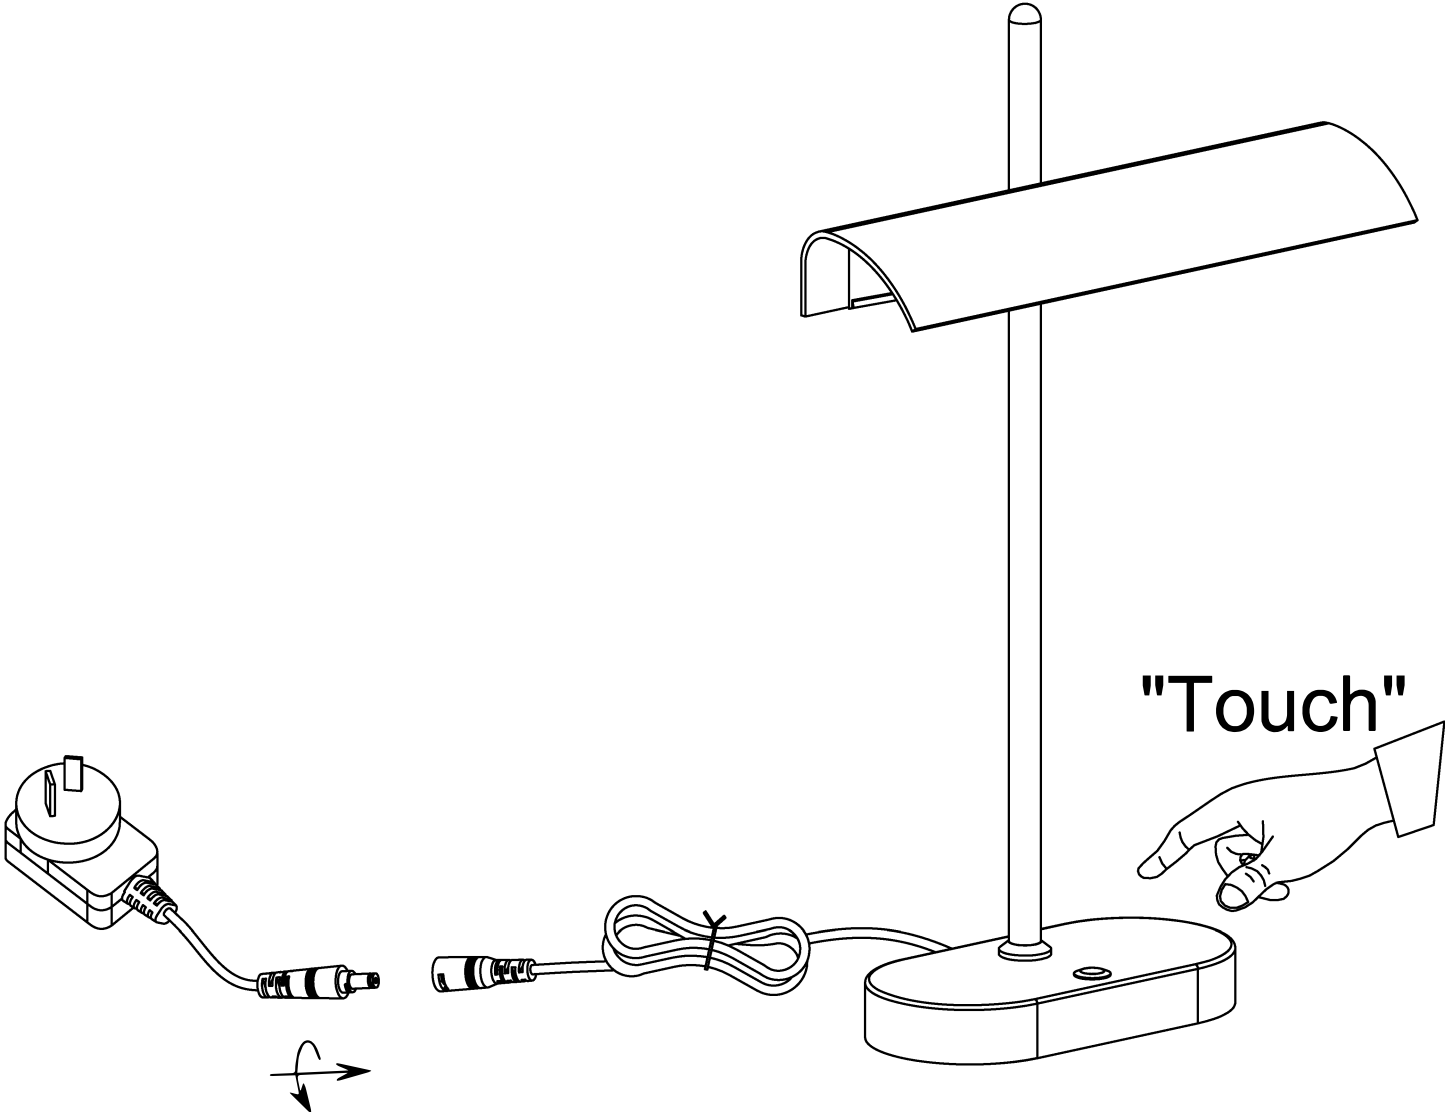

ITEMNO.: LYMAN TL

Telbix.

240V ~ 50Hz Led 8W 3000K

- Disclaimer:
-  Tools not included
 -  Shade ring attached on lamp holder
 -  Globe(s) not included