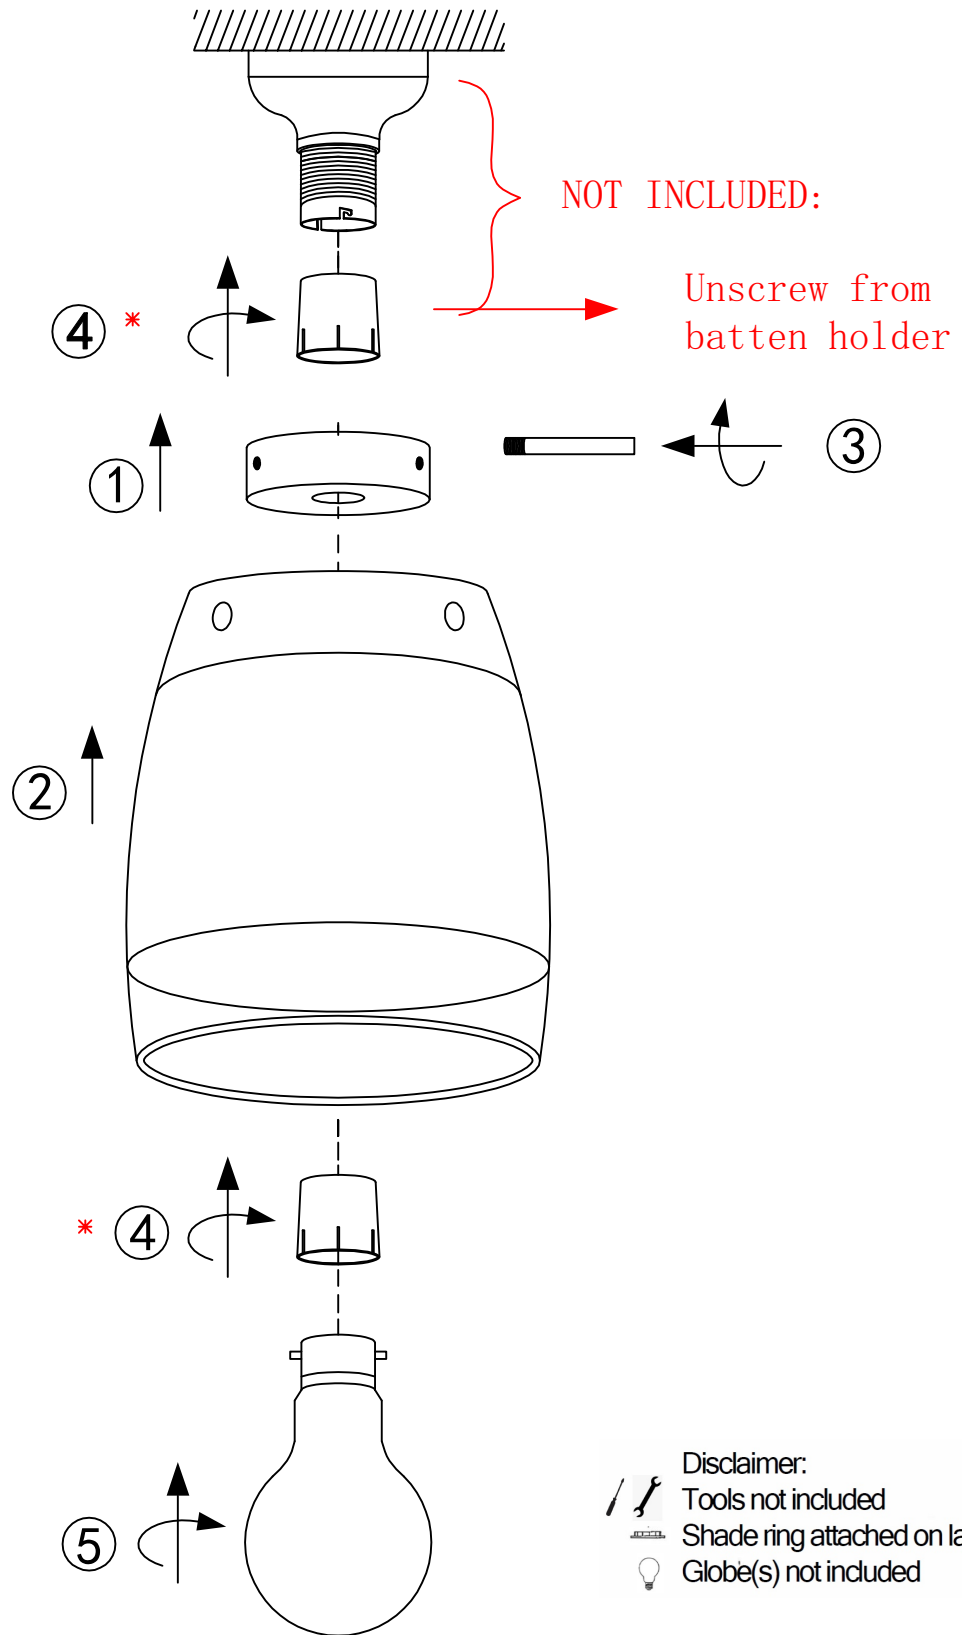

ITEM NO. : LYDIA. BF-FR

240V-50Hz B22 max. 60W

NOTE: GLOBE NOT INCLUDED

Telbix.