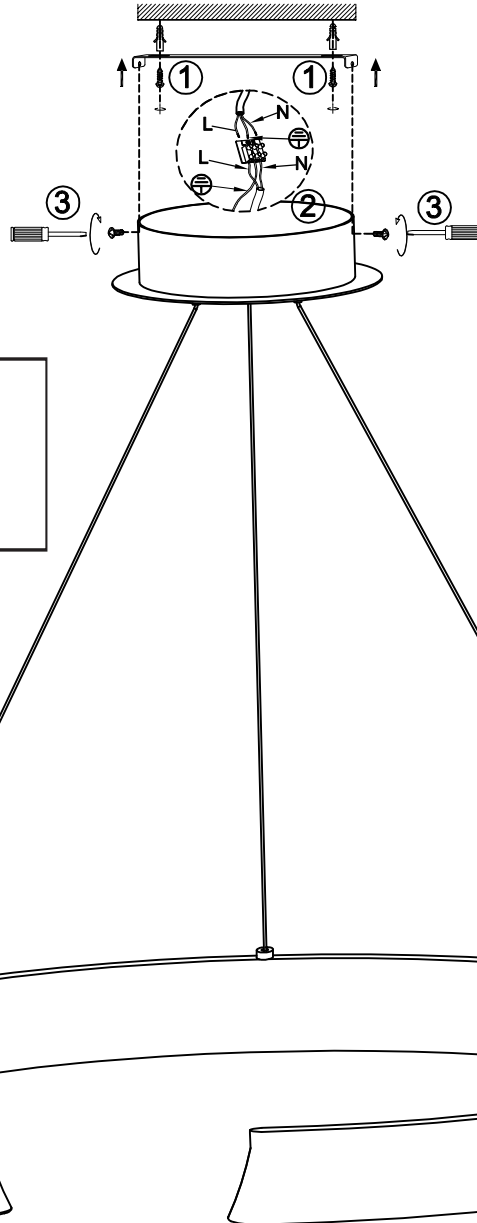

ITEM NO.:LUCID PE065

**ON / OFF / 3CCT / DIM**

- Press the touch sensor once to turn it ON/ Colour Change/OFF.
- To dim (brighter or softer), press the touch sensor for about 3 seconds.

**IMPORTANT**  
Must be installed by  
a qualified electrical  
contractor.  
Install in accordance  
with AS/NZS3000

**Telbix.**

240V ~ 50Hz LED 34W  
2700K-5500K 3CCT DIMMABLE