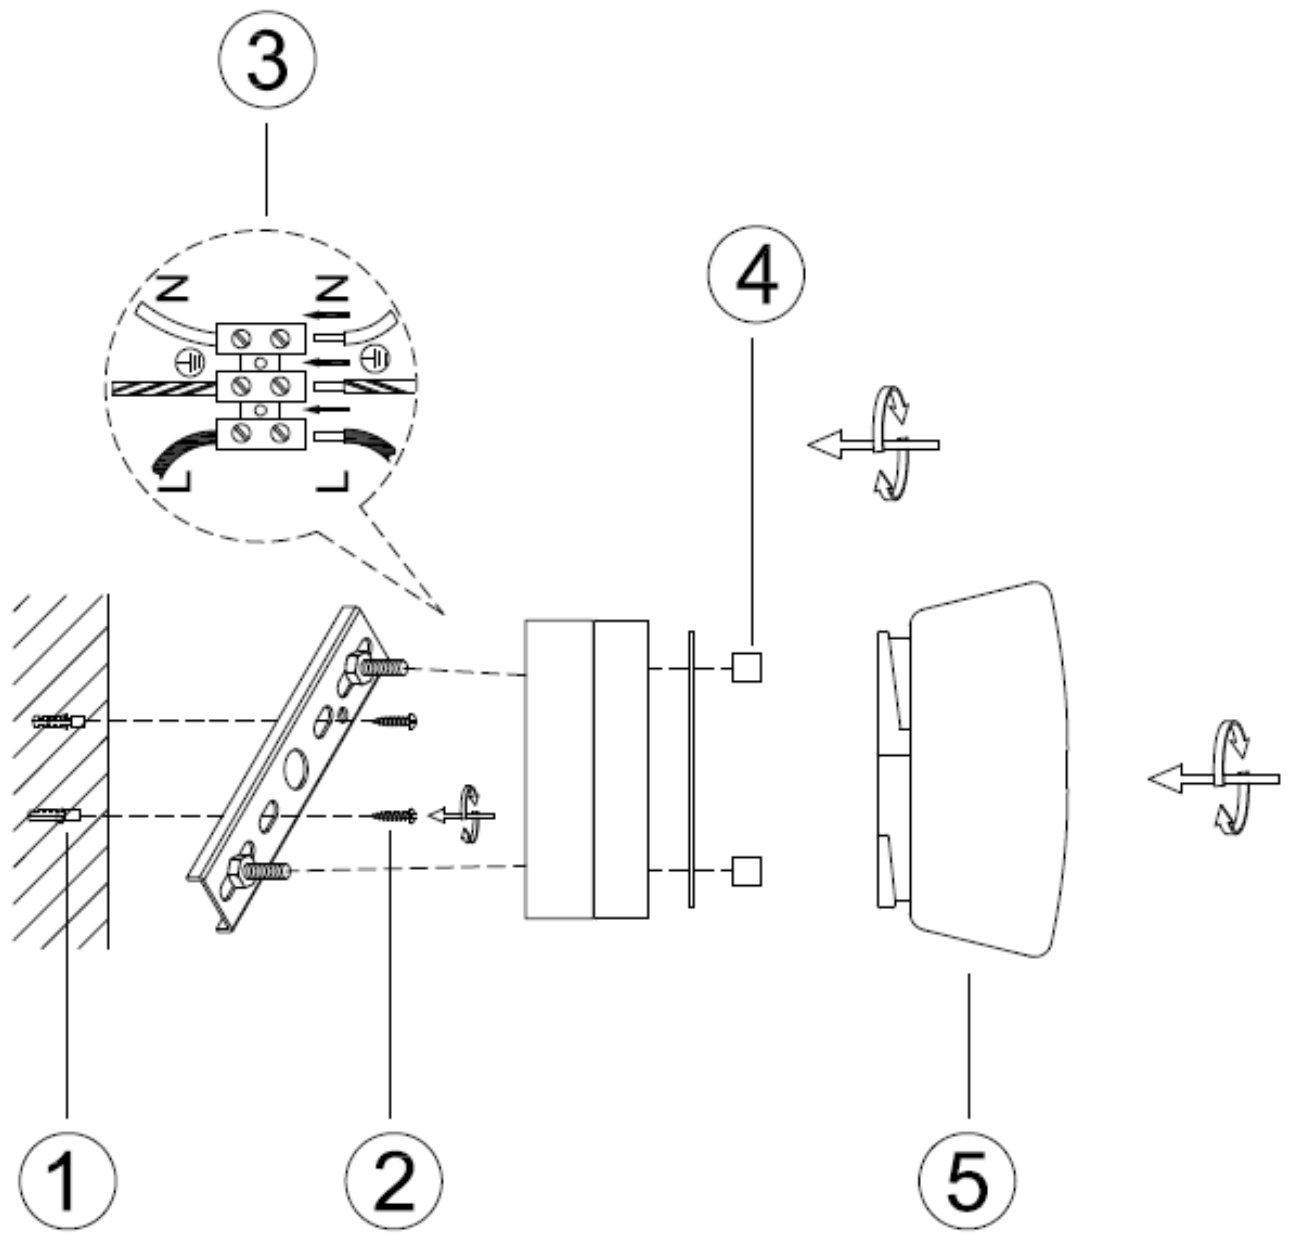

ITEM NO.: LOMIRA WB

IP44

240V ~ 50Hz LED 6W 3000K

Telbix.

NON-DIM

IMPORTANT
Must be installed by
a qualified electrical
contractor.
Install in
accordance with
AS/NSZ3000.