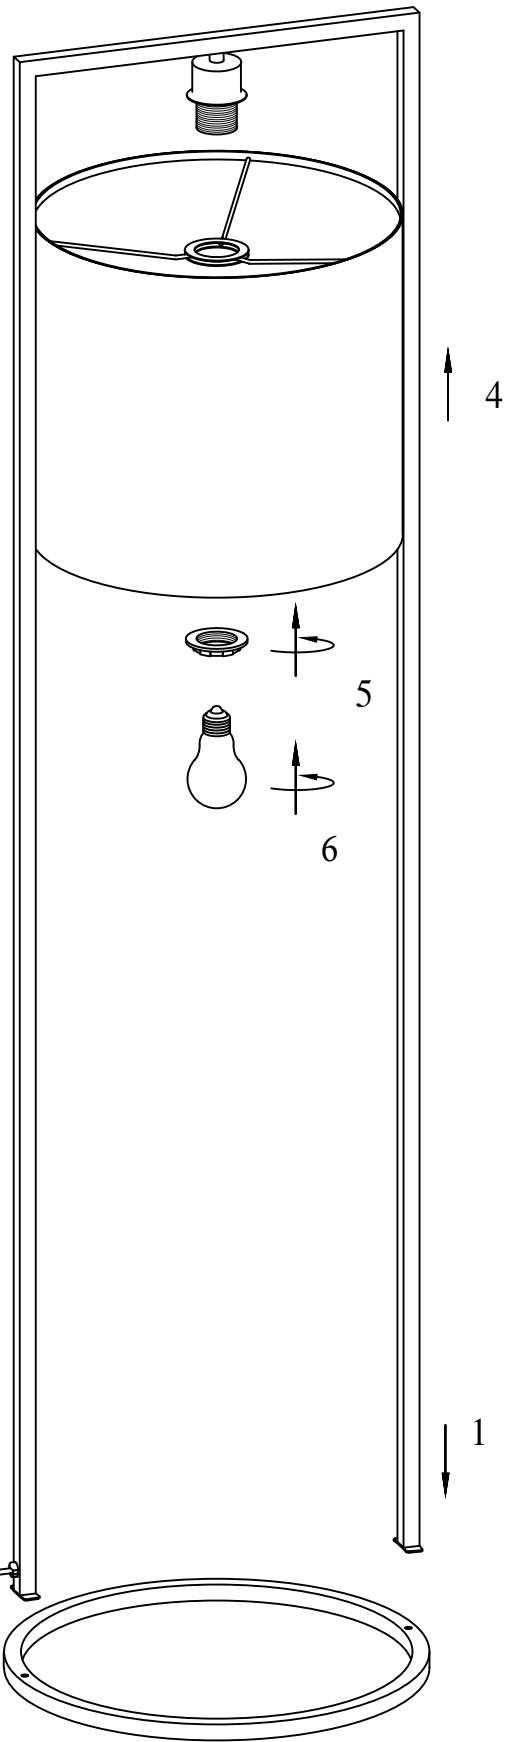

ITEM NO.: LOFTUS FL

240V~50Hz E27 Max.25Wx1

NOTE:GLOBE NOT INCLUDED

telbix.

Disclaimer:
Tools not included
Shade ring attached on lamp holder
Globe(s) not included