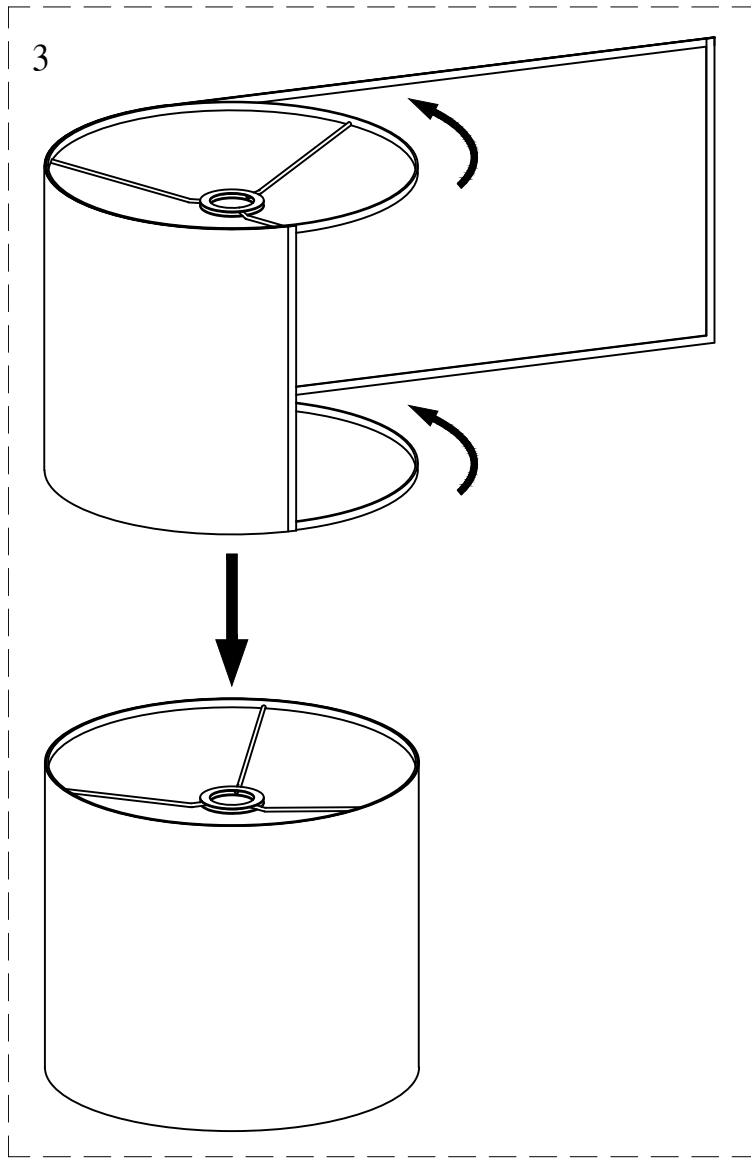

ITEM NO.: LOFTUS FL

240V~50Hz E27 Max.25Wx1

NOTE:GLOBE NOT INCLUDED

telbix.

Disclaimer:
Tools not included
Shade ring attached on lamp holder
Globe(s) not included