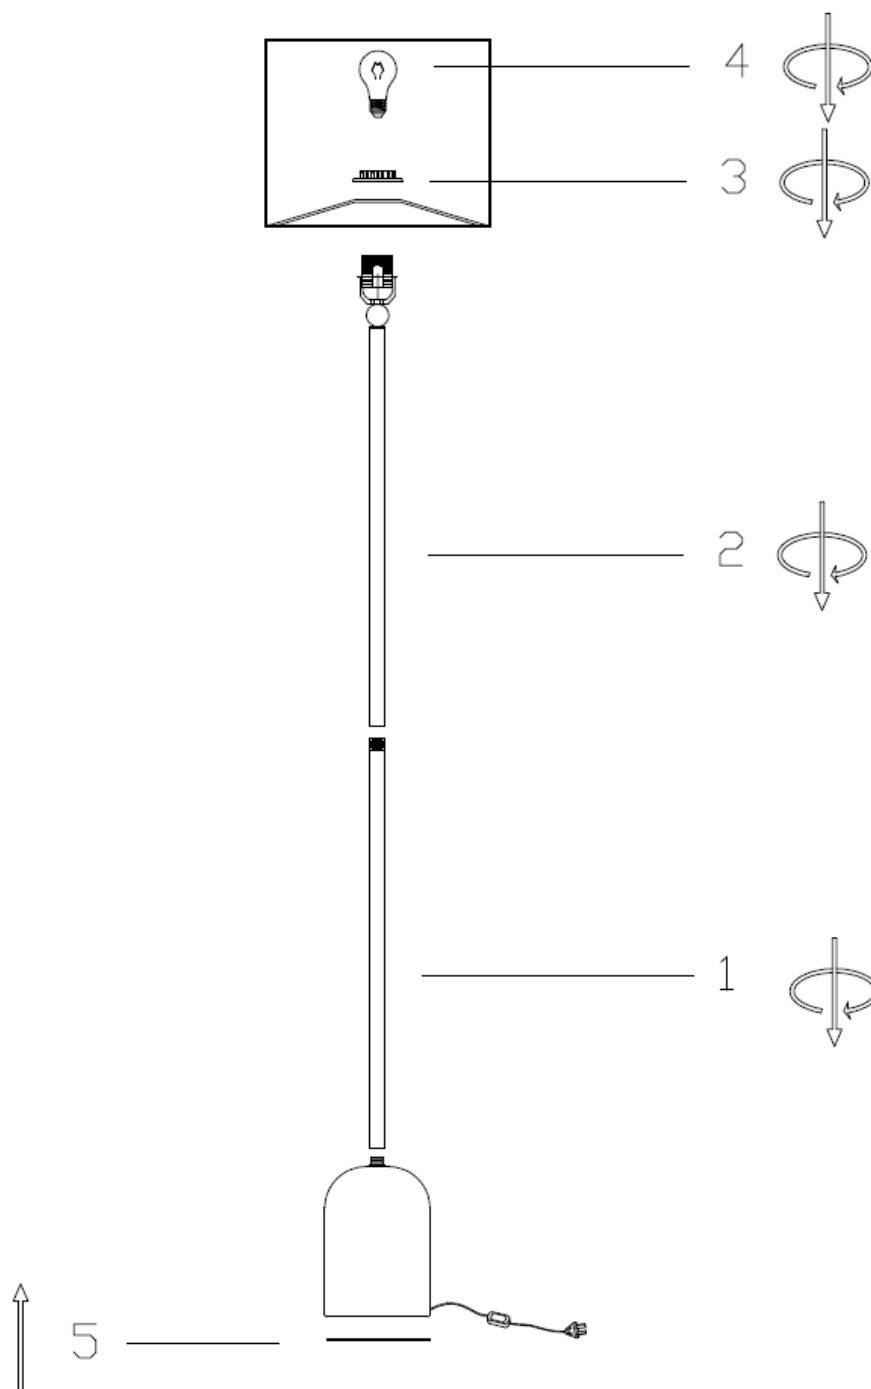

ITEMNO.: LIVIA FL

- Disclaimer:
-  Tools not included
 -  Shade ring attached on lamp holder
 -  Globe(s) not included

240V ~ 50Hz E27 Max.25W x1

NOTE: GLOBE NOT INCLUDED

Telbix.