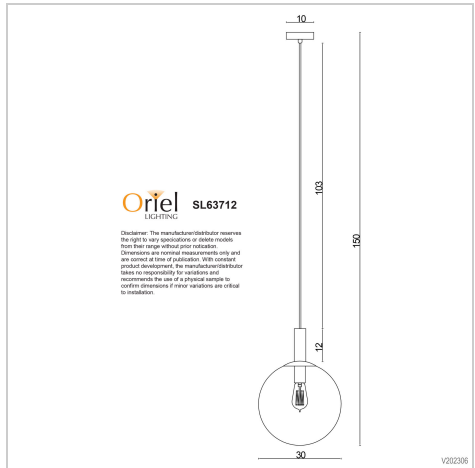

Glass/Diffuser Material	Clear Glass
Cord / Wire Material	BLACK PVC
Primary Material	METAL
IP Rating	IP20
PLU	76455
Supplier Code	SL63712CL
UPI	9324879223560
In The Box	1 x Suspension 1 x Glass
Electrician To Install	This fitting should be installed by a licenced electrician
Warranty / Guarantee	12 Month Replacement Guarantee

Images

Unless stated, fittings do not include globes (bulbs). No representations are made as to the suitability of this product for your application. All fixed lights (other than DIY lights) should be installed by a licensed electrical contractor. Due to continuing product development, some specifications may change over time. Refer to our detailed Terms and Conditions, online at: www.oriel-lighting.com.au | Details and specifications are current at the time of printing, and with constant product development, subject to change.

(c) Oriel Lighting

quality lighting at affordable prices | specifications subject to change without notice - check the website for the latest information | www.oriel-lighting.com.au