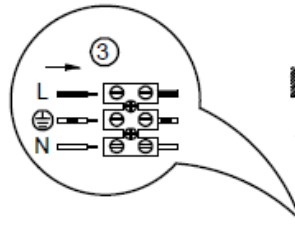

ITEM NO.:LAZLO PE50/30

Disclaimer:
/ Tools not included
Shade ring attached on lamp holder
Globe(s) not included

240V ~ 50Hz E27 Max.25x1

NOTE: GLOBE NOT INCLUDED

IMPORTANT
Must be installed by a qualified electrical contractor.
Install in accordance with AS/NZ3000