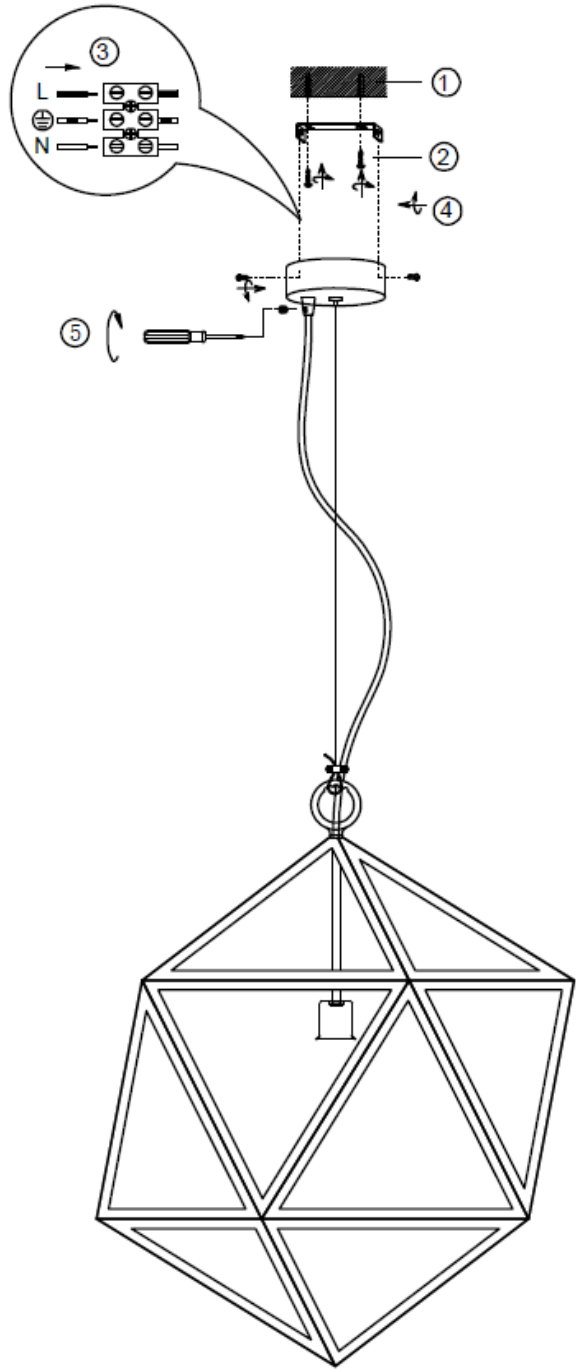

ITEM NO.:LAZLO PE50/30

Disclaimer:
/ Tools not included
Shade ring attached on lamp holder
Globe(s) not included

240V ~ 50Hz E27 Max.25x1

NOTE: GLOBE NOT INCLUDED

IMPORTANT
Must be installed by a qualified electrical contractor.
Install in accordance with AS/NZ3000