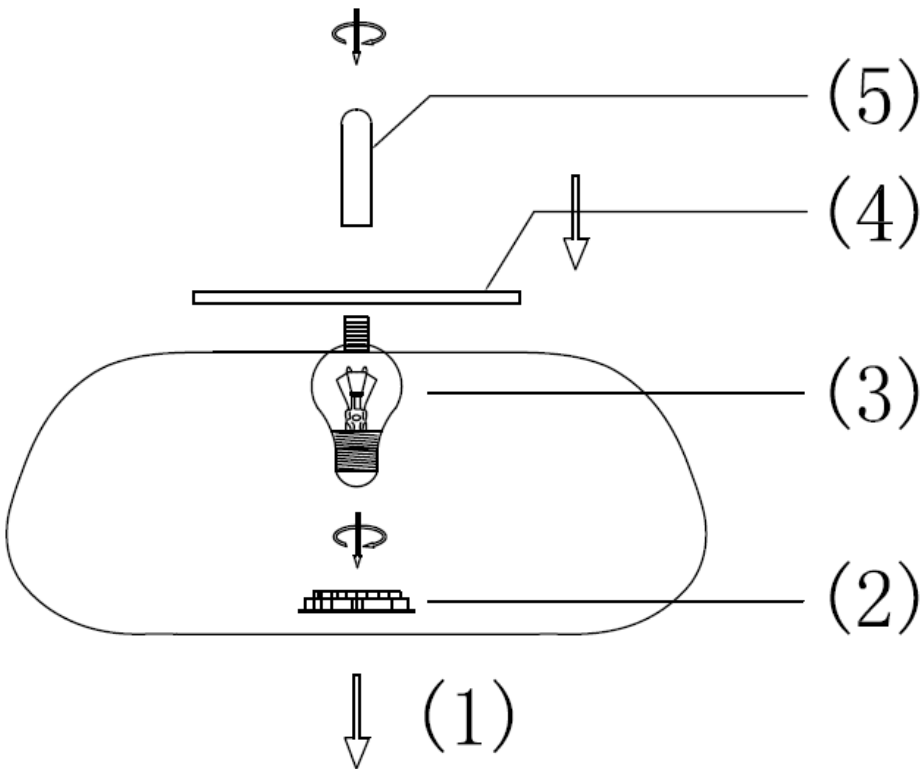

ITEM NO.: LASIAN TL

Disclaimer:
Tools not included
Shade ring attached on lamp holder
Globe(s) not included

IP20

240V - 50Hz E27 Max.25Wx1

Telbix.

NOTE: GLOBE NOT INCLUDED