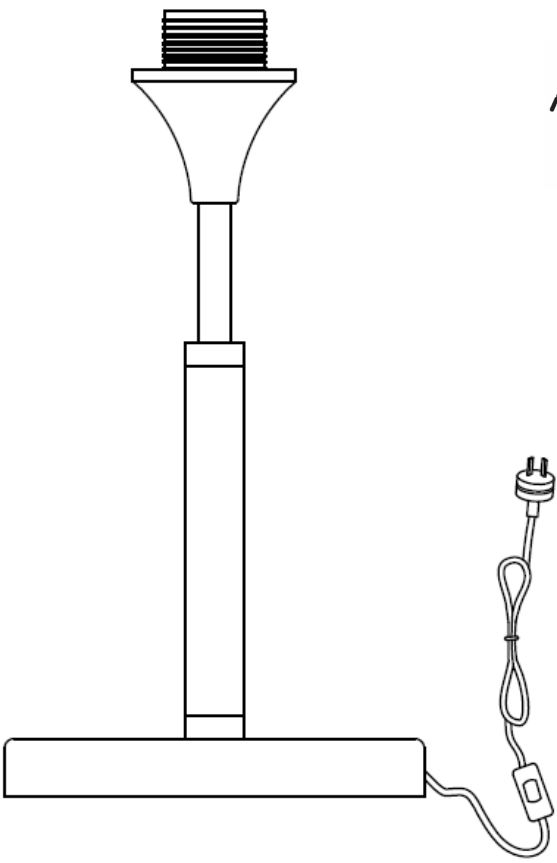

ITEM NO.: LASIAN TL

Disclaimer:
Tools not included
Shade ring attached on lamp holder
Globe(s) not included

IP20

240V - 50Hz E27 Max.25Wx1

Telbix.

NOTE: GLOBE NOT INCLUDED