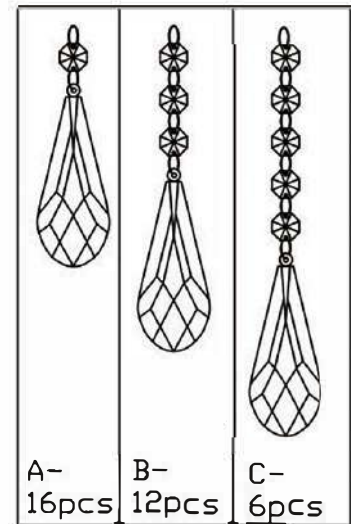

# ITEMNO.:LARA BF25-CH

**Telbix.**

240V~50Hz Max.60Wx1

**NOTE: GLOBE NOT INCLUDED**

Disclaimer:  
Tools not included  
Shade ring attached on lamp holder  
Globe(s) not included