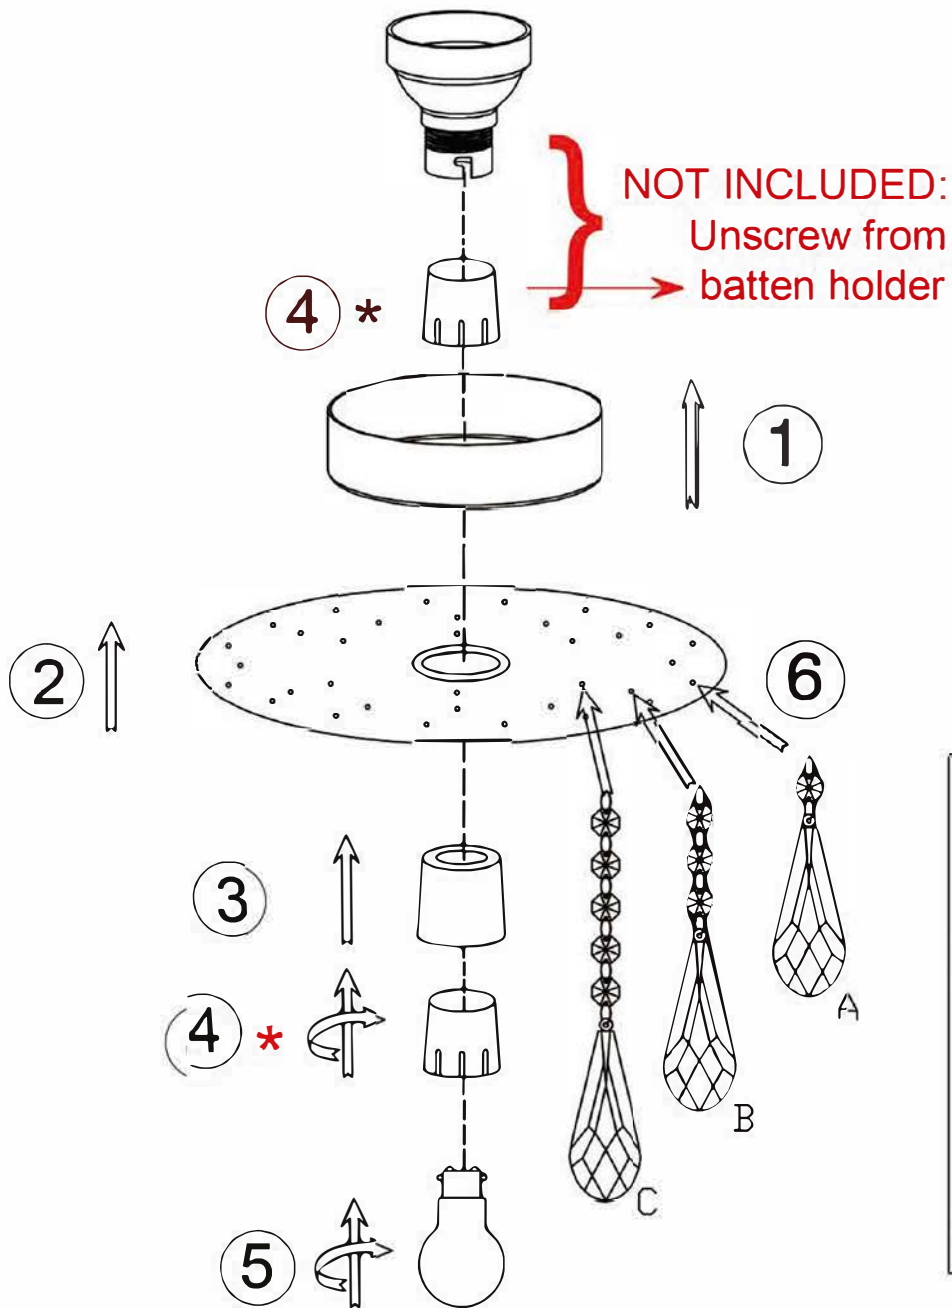

# ITEMNO.:LARA BF25-CH

**Telbix.**

240V~50Hz Max.60Wx1

**NOTE: GLOBE NOT INCLUDED**

Disclaimer:  
Tools not included  
Shade ring attached on lamp holder  
Globe(s) not included