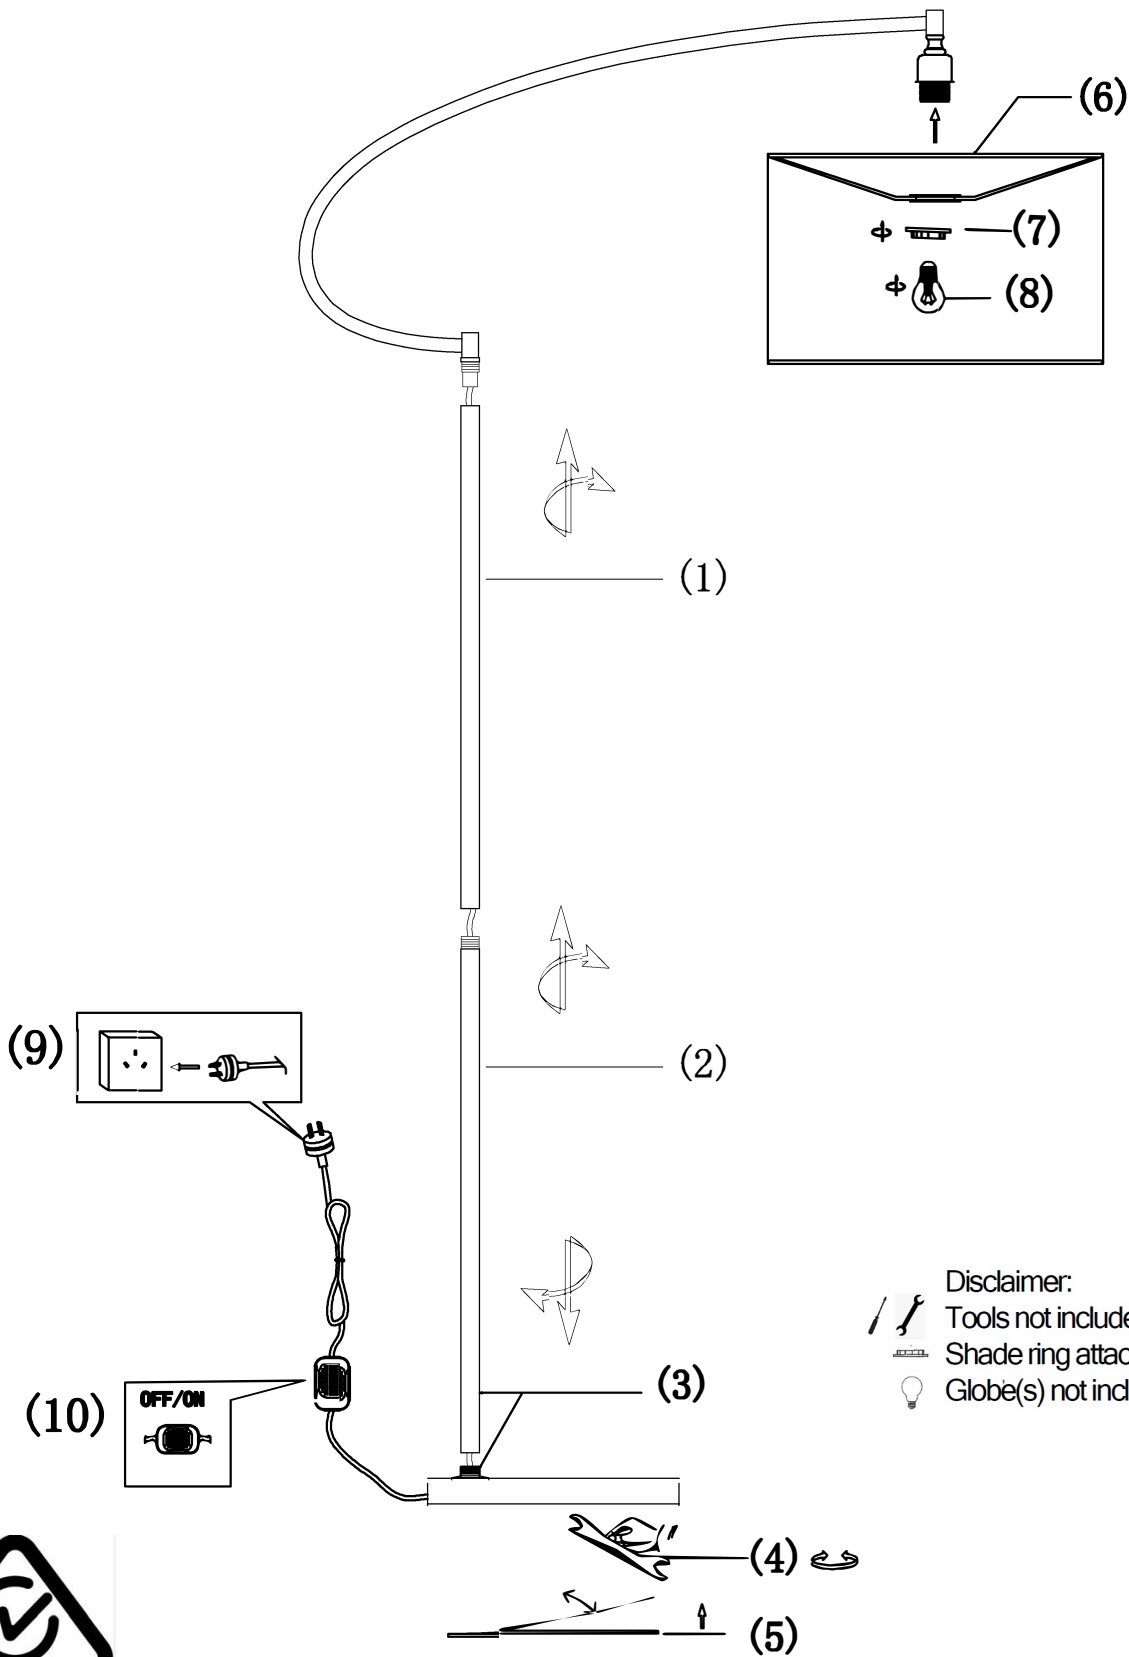

ITEMNO.: @5-B9 FL

Telbix.

240V ~ 50Hz E27 Max.25W x1

NOTE: GLOBE NOT INCLUDED