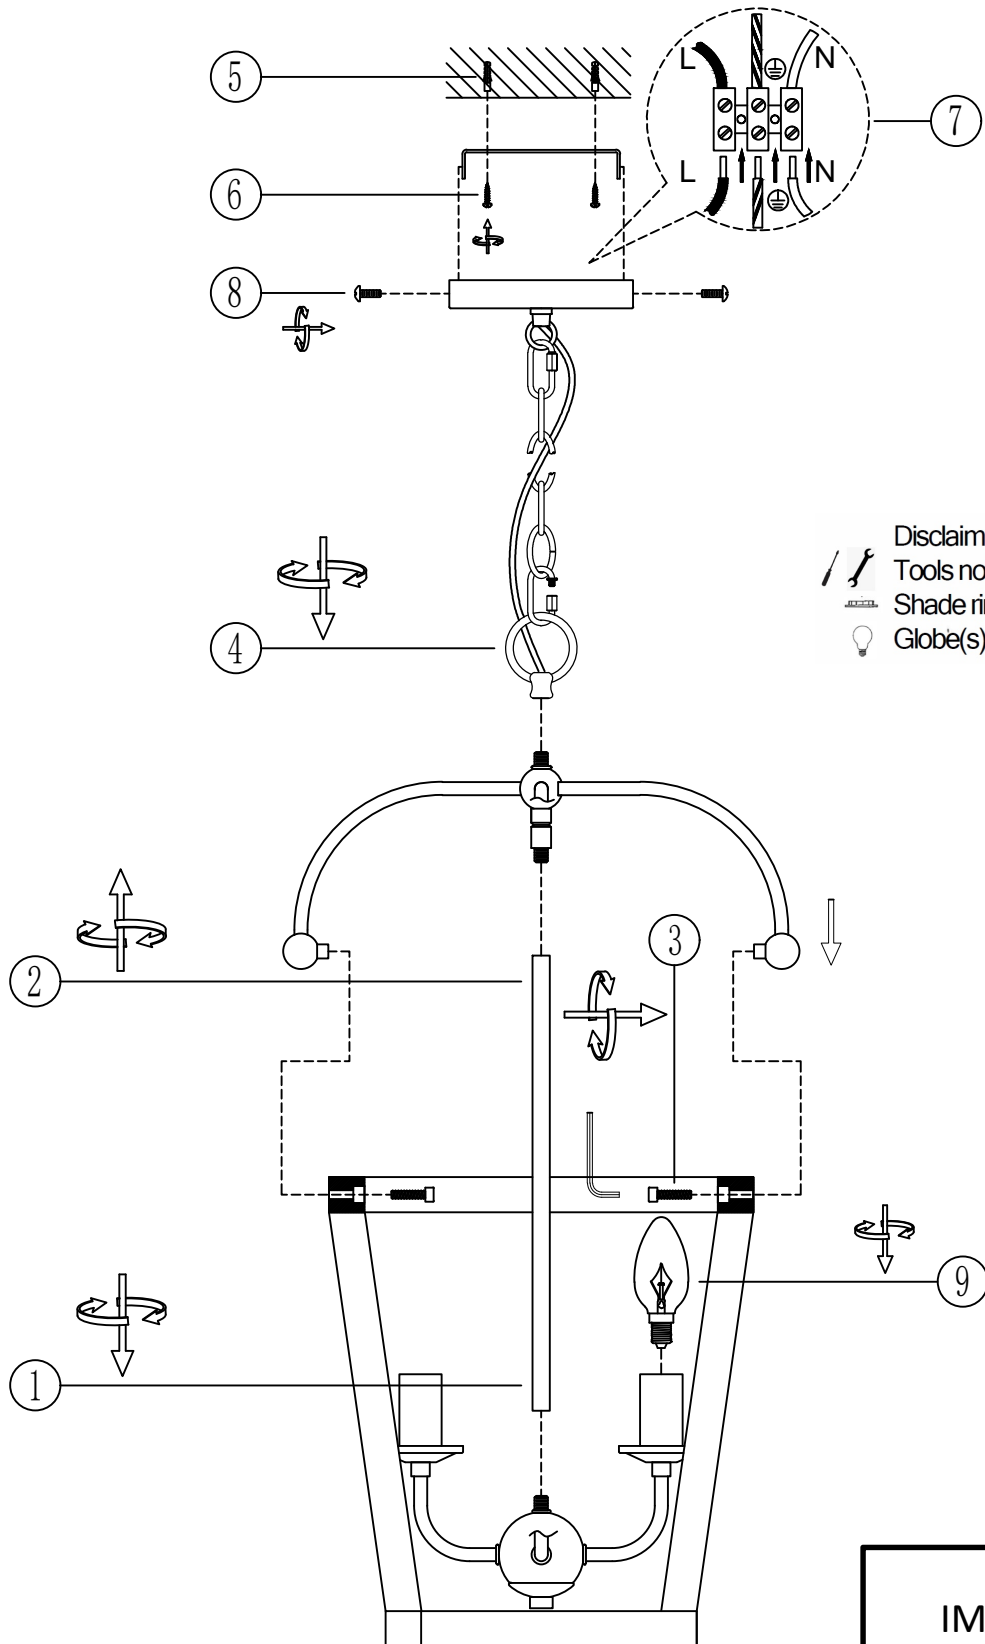

# ITEMNO.:LACOTA PE4

Disclaimer:  
Tools not included  
Shade ring attached on lamp holder  
Globe(s) not included

240V ~ 50Hz E14Max.25Wx4

NOTE: GLOBE NOT INCLUDED

**IMPORTANT**  
Must be installed by  
a qualified electrical  
contractor.  
Install in accordance  
with AS/NZS3000