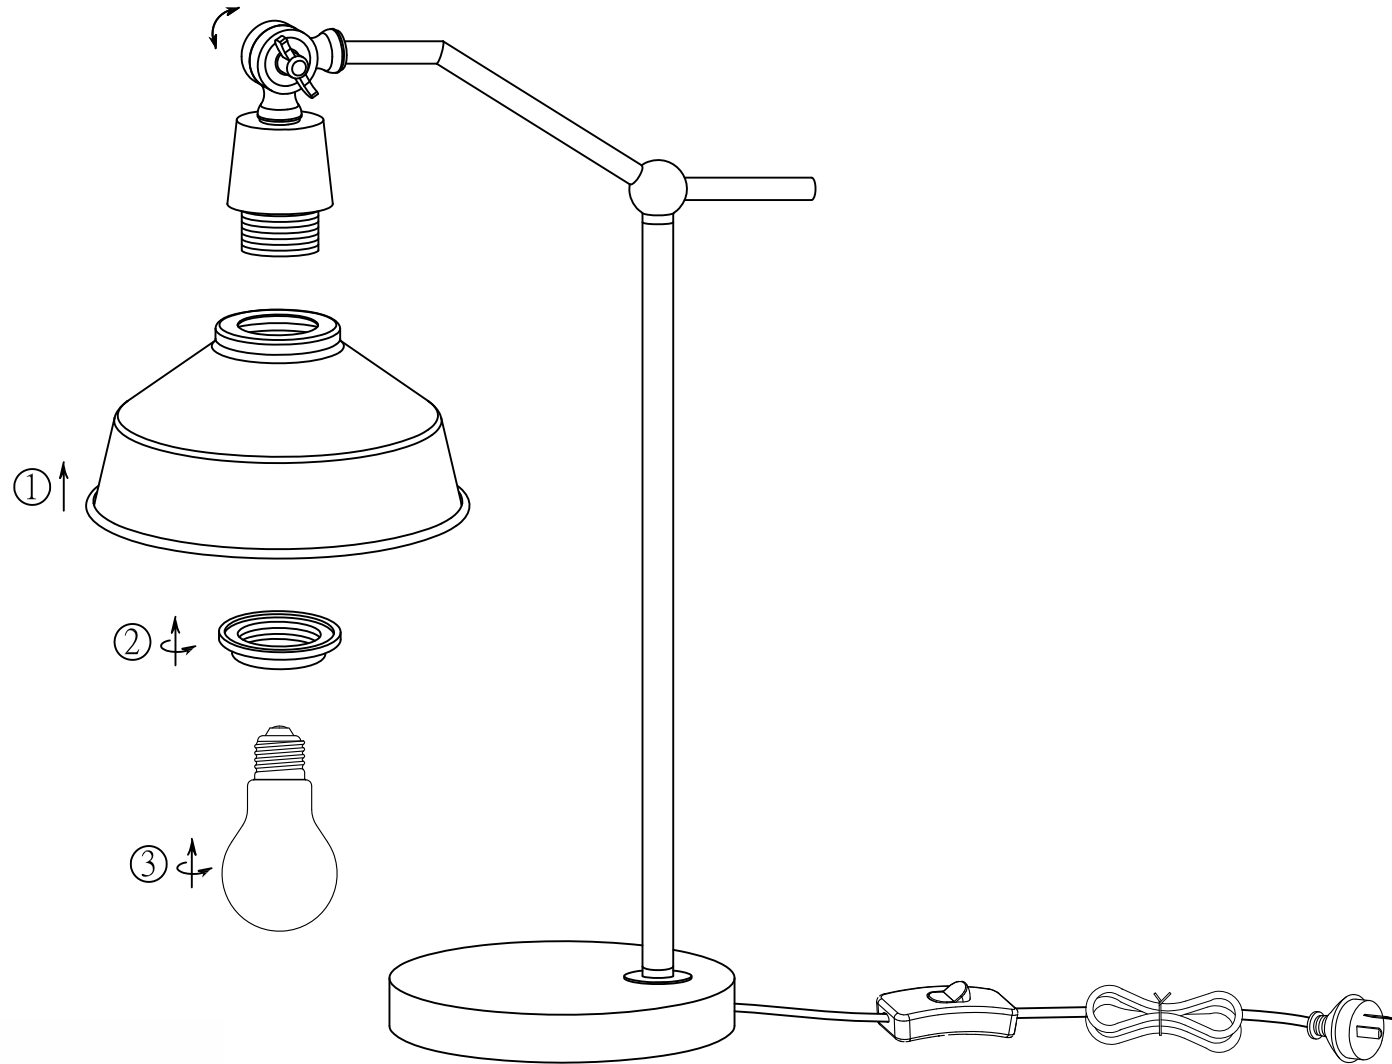

ITEM NO.: KYLAN TL20

Disclaimer:

Tools not included

Shade ring attached on lamp holder

Globe(s) not included

240V ~ 50Hz E27 Max.25W x 1

NOTE: GLOBE NOT INCLUDED

telbix.