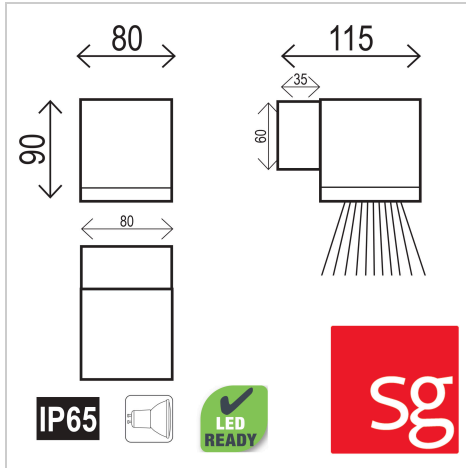

IP Rating	IP65
Supplier Code	SG71201BK
UPI	9324879212540
Electrician To Install	This fitting should be installed by a licenced electrician
Warranty / Guarantee	12 Month Replacement Guarantee

Images

Unless stated, fittings do not include globes (bulbs). No representations are made as to the suitability of this product for your application. All fixed lights (other than DIY lights) should be installed by a licensed electrical contractor. Due to continuing product development, some specifications may change over time. Refer to our detailed Terms and Conditions, online at: www.orient-lighting.com.au | Details and specifications are current at the time of printing, and with constant product development, subject to change.

(c) Oriel Lighting

quality lighting at affordable prices | specifications subject to change without notice - check the website for the latest information | www.orient-lighting.com.au