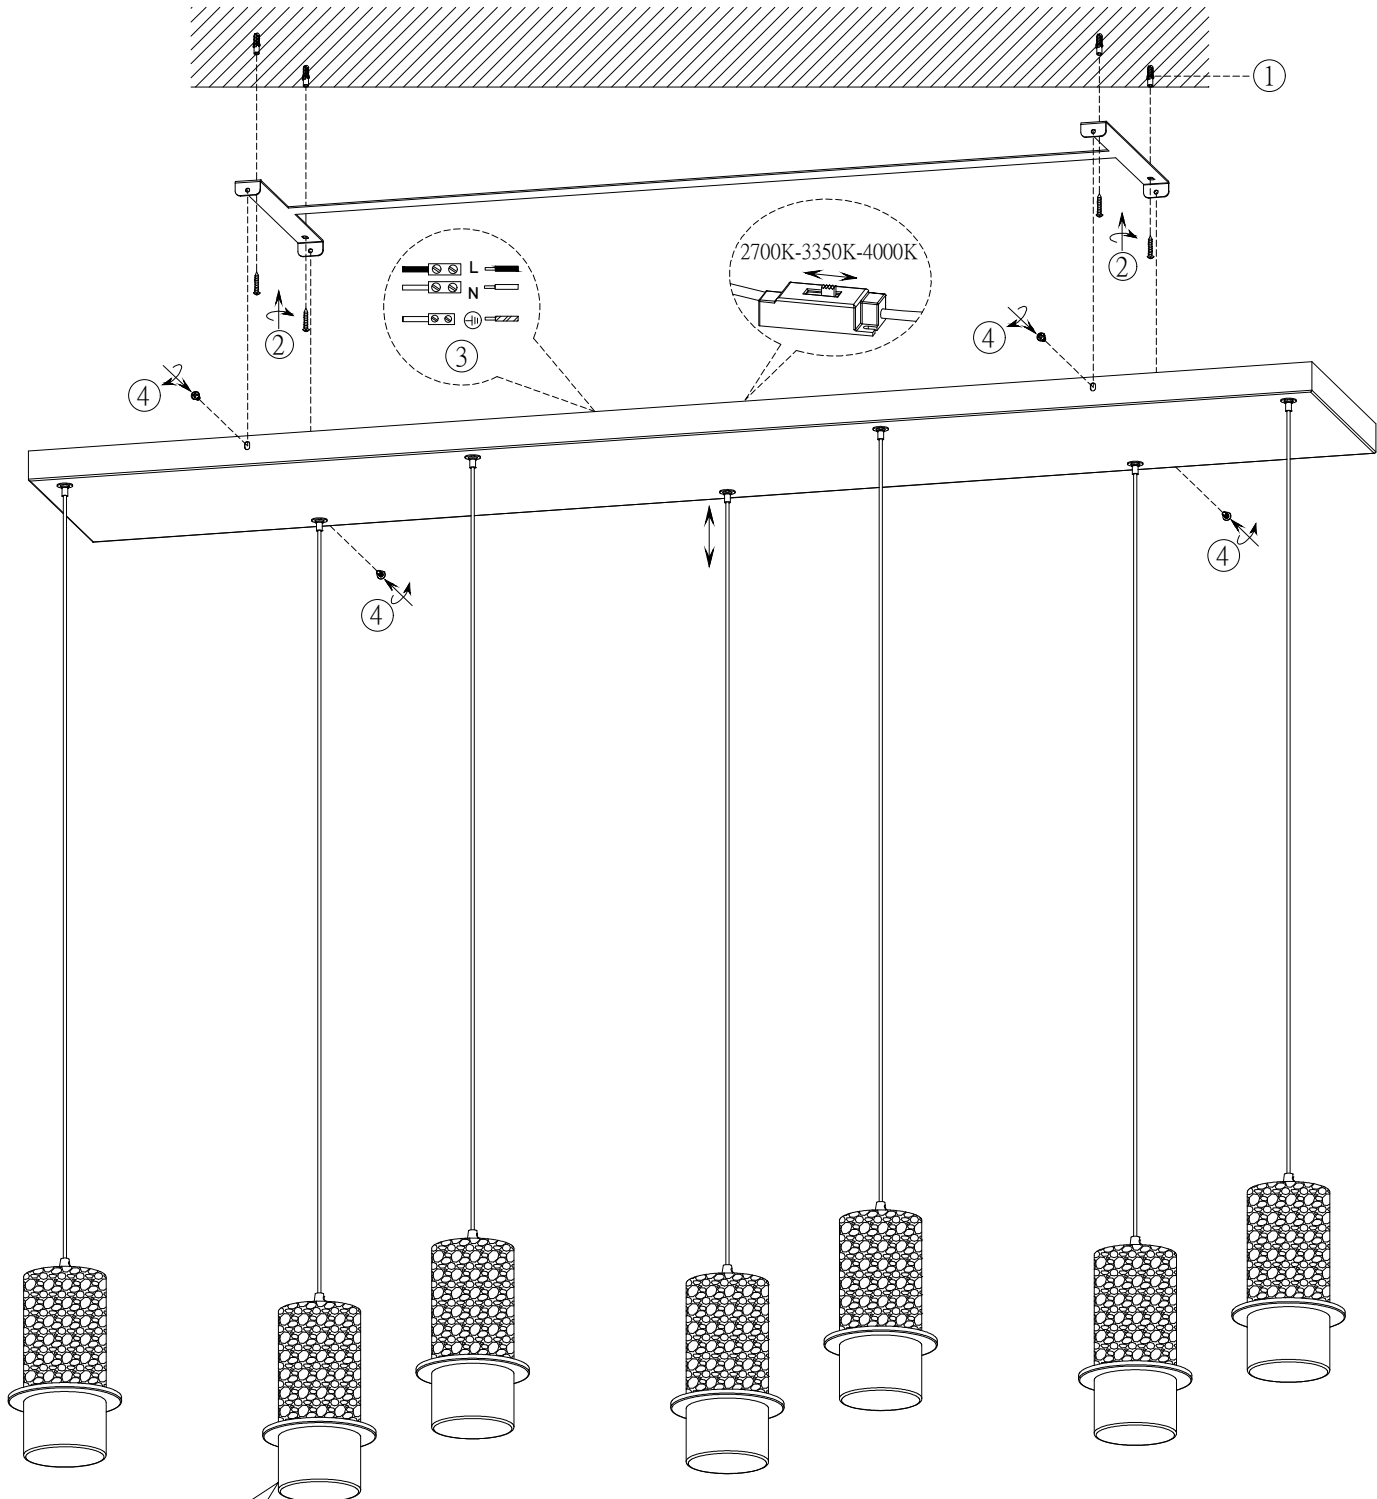

ITEM NO.: KOLISA PE7B

240V ~ 50Hz LED 42W
2700K-3350K-4000K

telbix. IP20 

NON-DIM

IMPORTANT
Must be installed by a qualified electrical contractor.
Install in accordance with AS/NSZ3000.