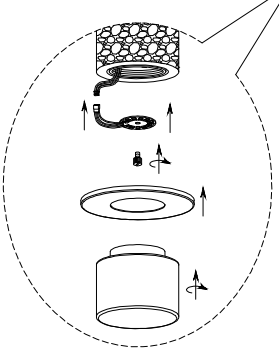

ITEM NO.: KOLISA PE7B

240V ~ 50Hz LED 42W
2700K-3350K-4000K

telbix. IP20 

NON-DIM

IMPORTANT
Must be installed by a qualified electrical contractor.
Install in accordance with AS/NSZ3000.