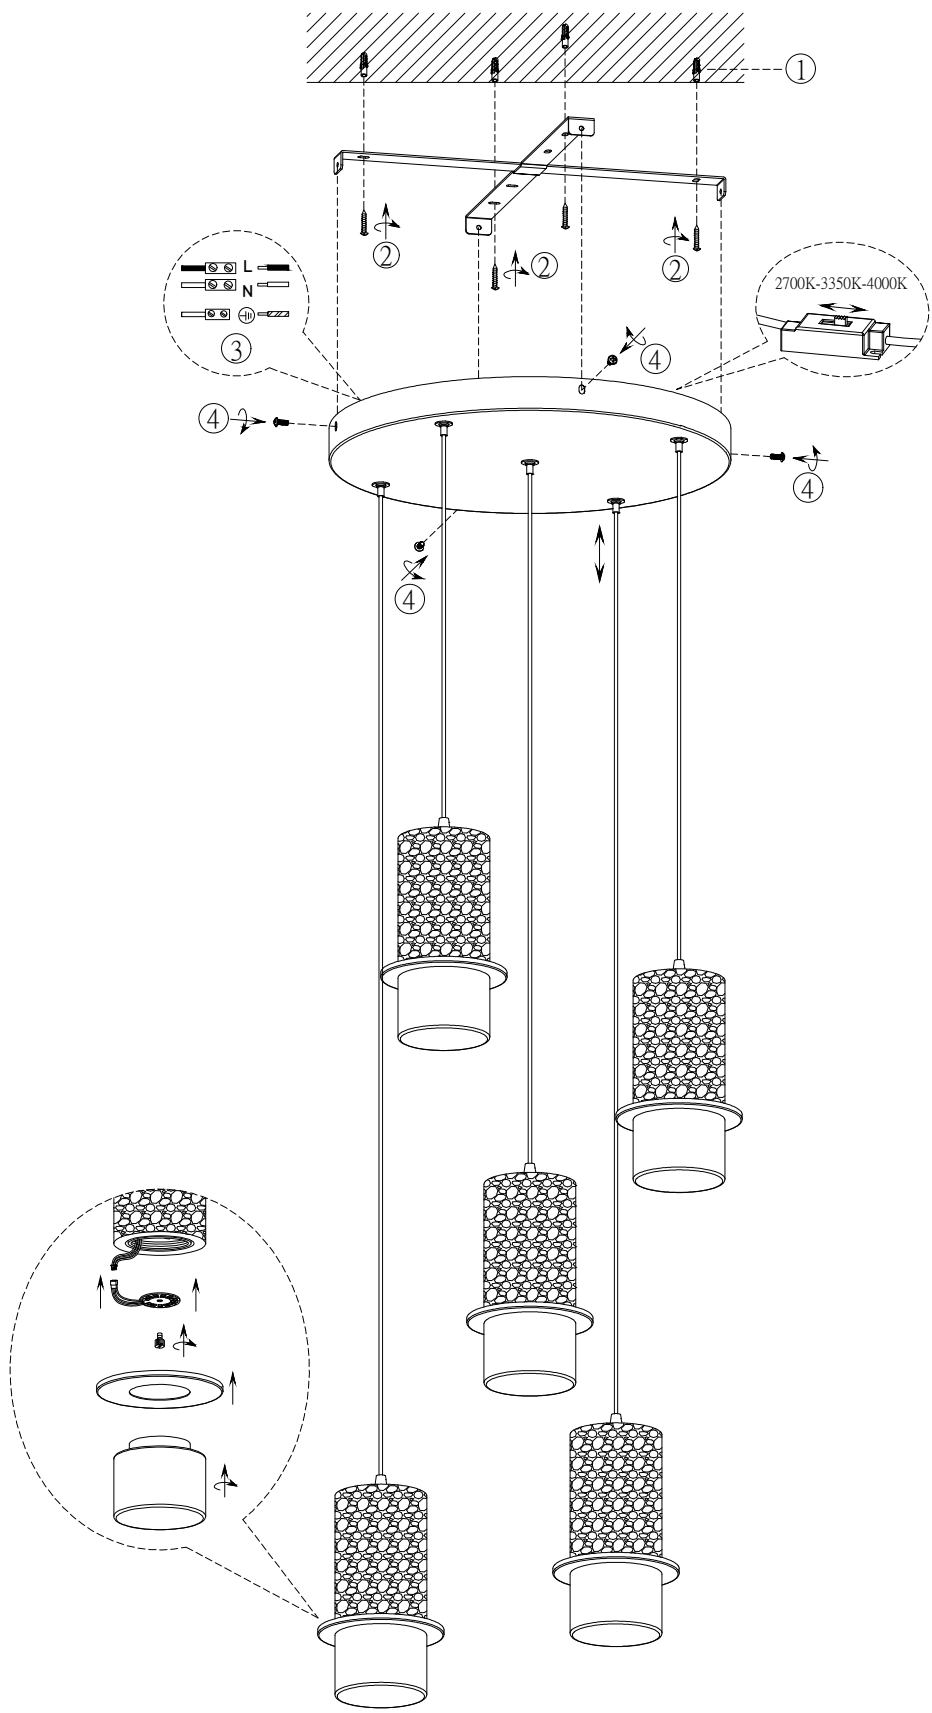

ITEM NO.: KOLISA PE5

IP20

Telbix.

240V ~ 50Hz LED 30W

2700K-3350K-4000K

NON-DIM

IMPORTANT
Must be installed by
a qualified electrical
contractor.
Install in
accordance with
AS/NSZ3000.