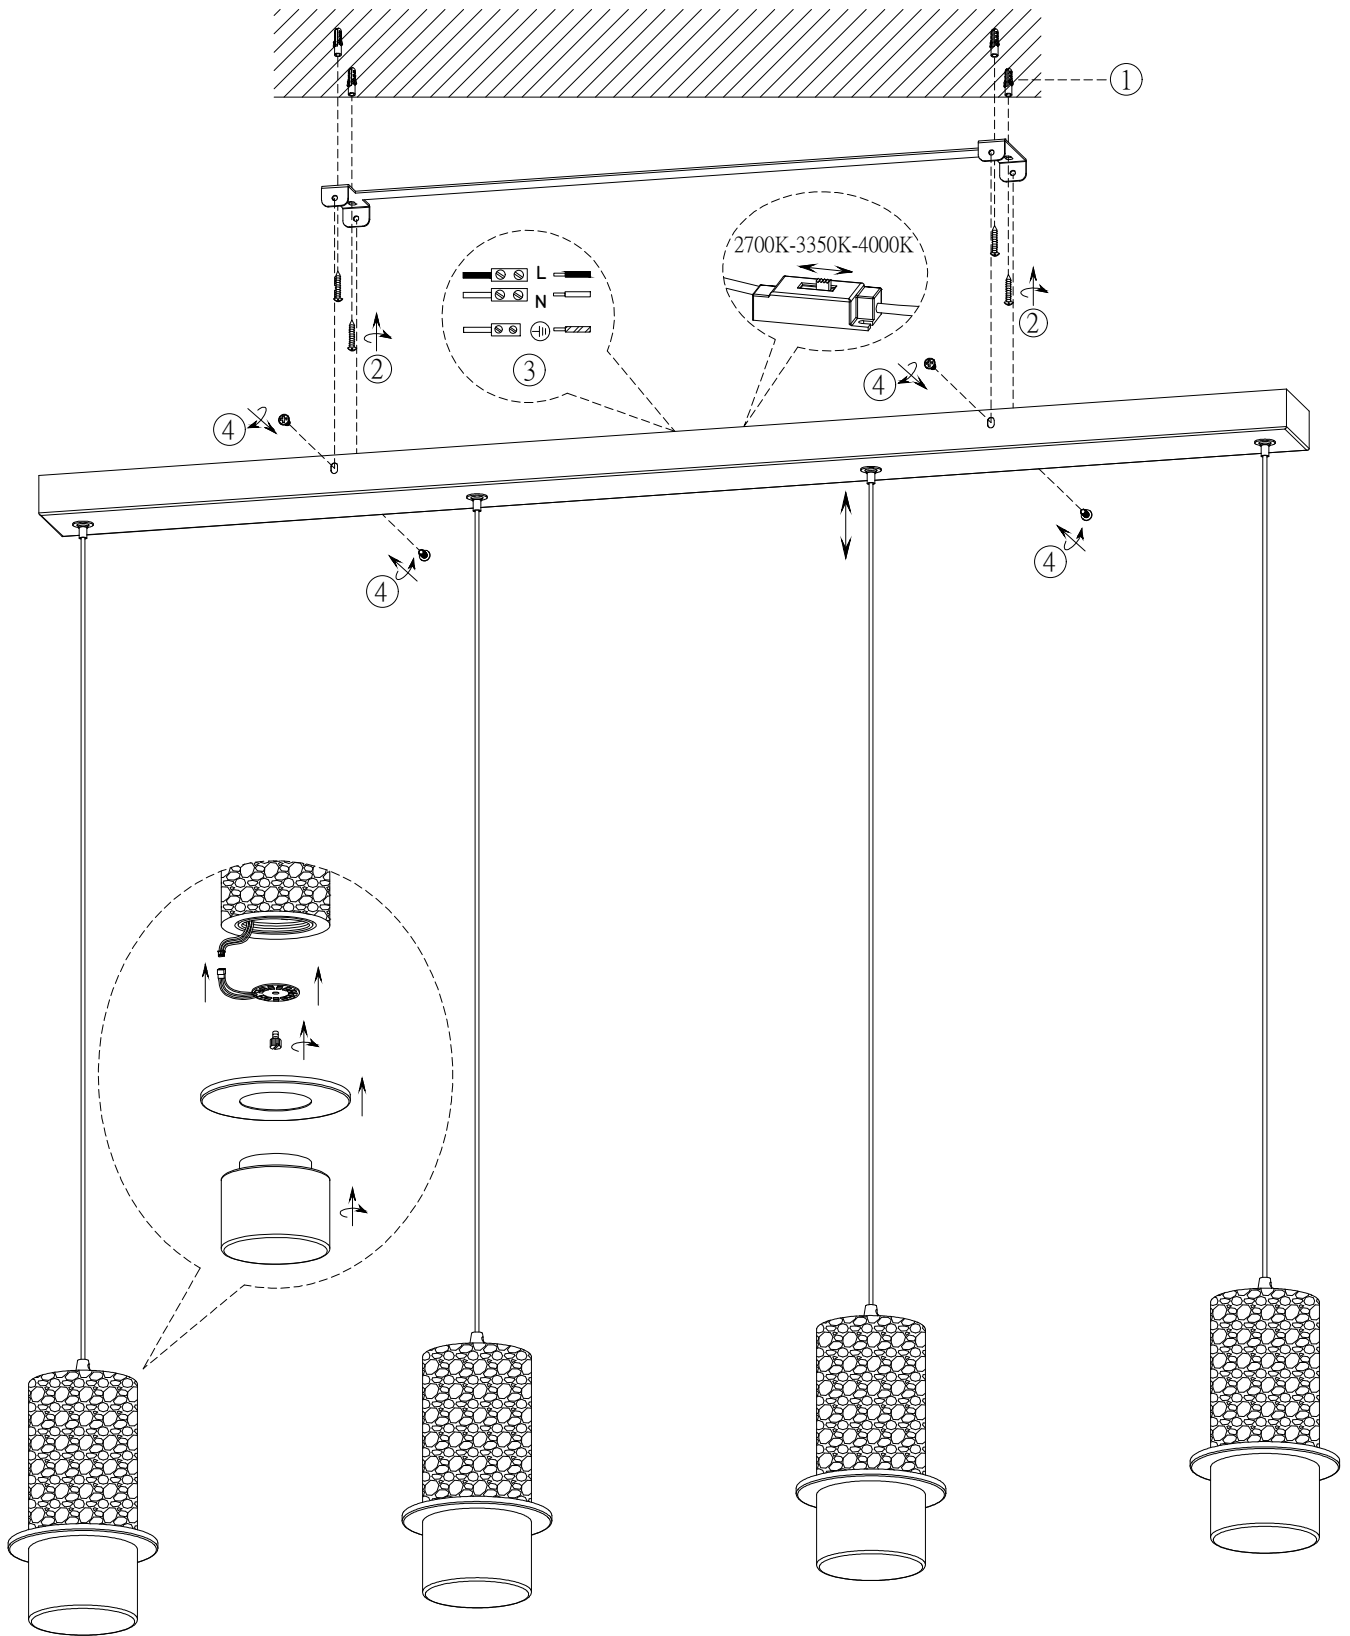

ITEM NO.: KOLISA PE4B

IP20

240V ~ 50Hz LED 24W

2700K-3350K-4000K

telbix.

NON-DIM

IMPORTANT
Must be installed by
a qualified electrical
contractor.
Install in
accordance with
AS/NSZ3000.