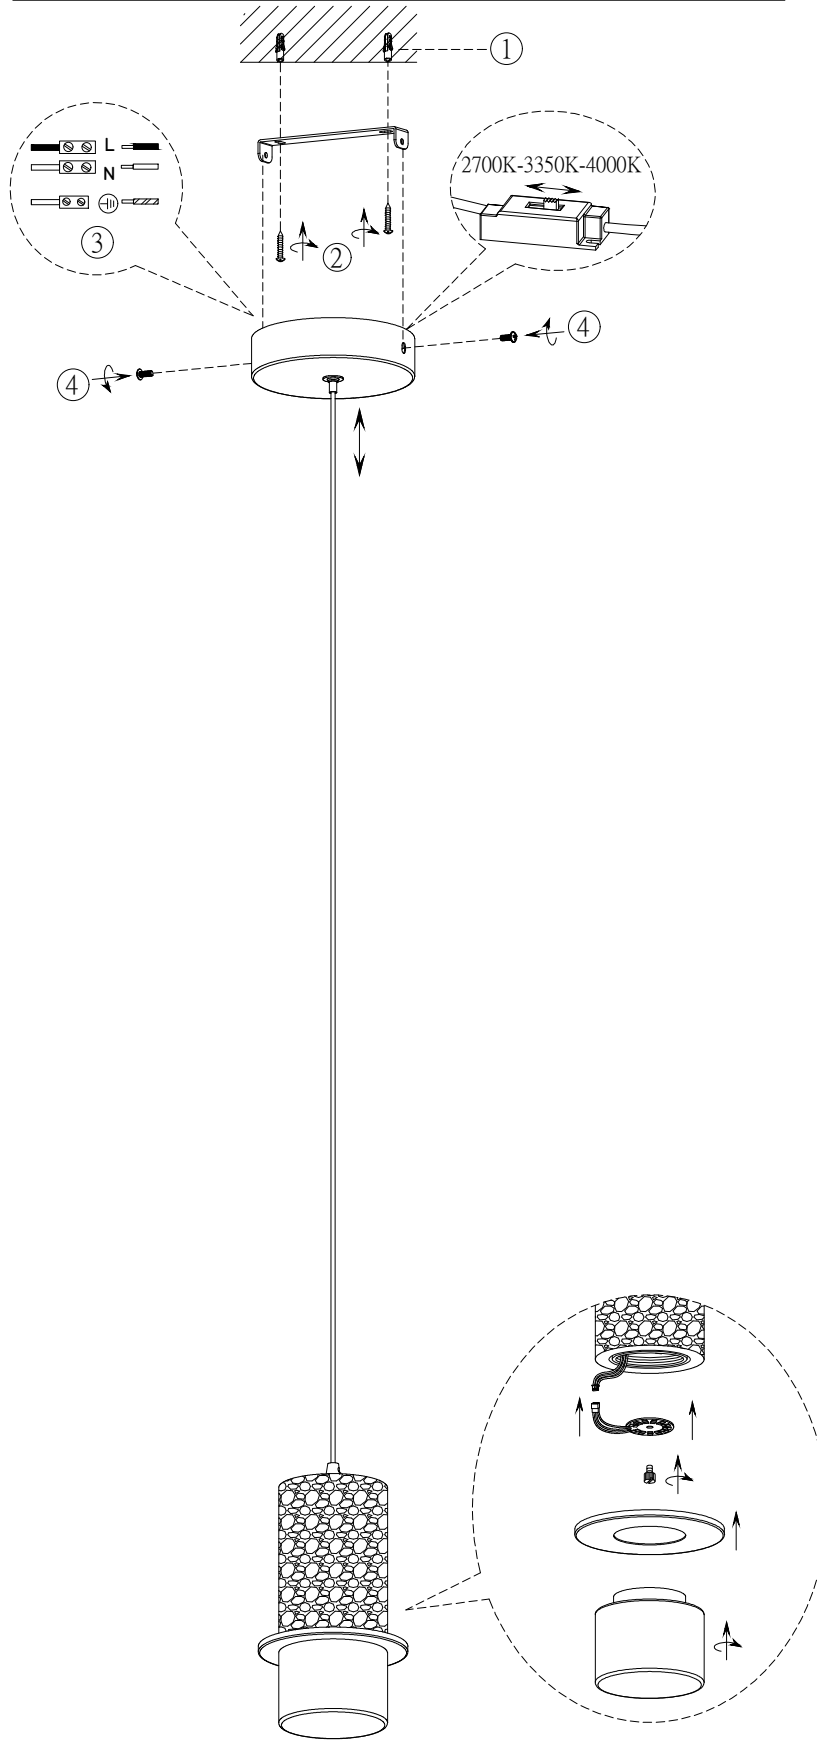

# ITEM NO.: KOLISA PE1

IP20

Telbix.

240V ~ 50Hz LED 6W  
2700K-3350K-4000K  
NON-DIM

**IMPORTANT**  
Must be installed by  
a qualified electrical  
contractor.  
Install in  
accordance with  
AS/NSZ3000.