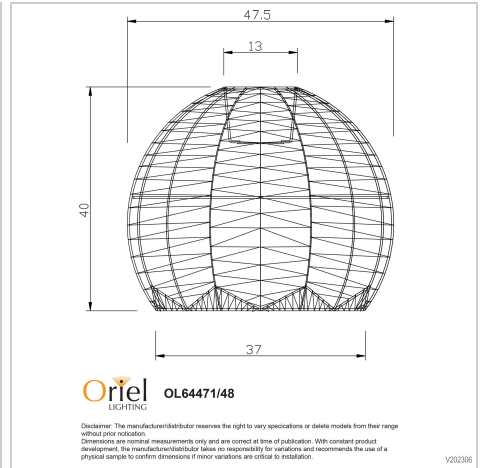

Shade Fitting Type	43mm Top Shade Fitting
PLU	76120
Supplier Code	OL64471/48
UPI	9324879218337
Accessories - Required	Shade only – needs a Suspension
Electrician To Install	DIY shade – installed on existing cord set or fitting
Warranty / Guarantee	12 Month Replacement Guarantee

Images

Unless stated, fittings do not include globes (bulbs). No representations are made as to the suitability of this product for your application. All fixed lights (other than DIY lights) should be installed by a licensed electrical contractor. Due to continuing product development, some specifications may change over time. Refer to our detailed Terms and Conditions, online at: www.oriel-lighting.com.au | Details and specifications are current at the time of printing, and with constant product development, subject to change.

(c) Oriel Lighting

quality lighting at affordable prices | specifications subject to change without notice - check the website for the latest information | www.oriel-lighting.com.au