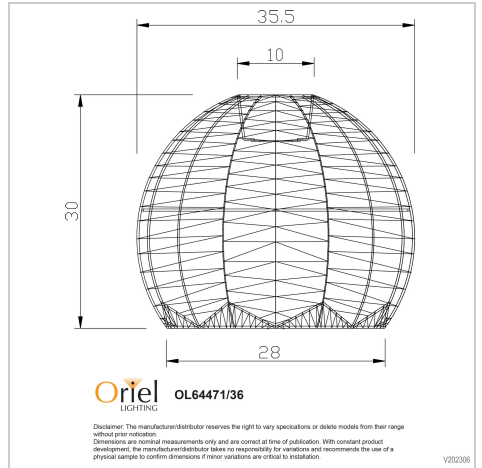

Shade Fitting Type	43mm Top Shade Fitting
PLU	76119
Supplier Code	OL64471/36
UPI	9324879218320
Accessories - Required	Shade only – needs a Suspension
Electrician To Install	DIY shade – installed on existing cord set or fitting
Warranty / Guarantee	12 Month Replacement Guarantee

Images

Unless stated, fittings do not include globes (bulbs). No representations are made as to the suitability of this product for your application. All fixed lights (other than DIY lights) should be installed by a licensed electrical contractor. Due to continuing product development, some specifications may change over time. Refer to our detailed Terms and Conditions, online at: www.oriel-lighting.com.au | Details and specifications are current at the time of printing, and with constant product development, subject to change.

(c) Oriel Lighting

quality lighting at affordable prices | specifications subject to change without notice - check the website for the latest information | www.oriel-lighting.com.au