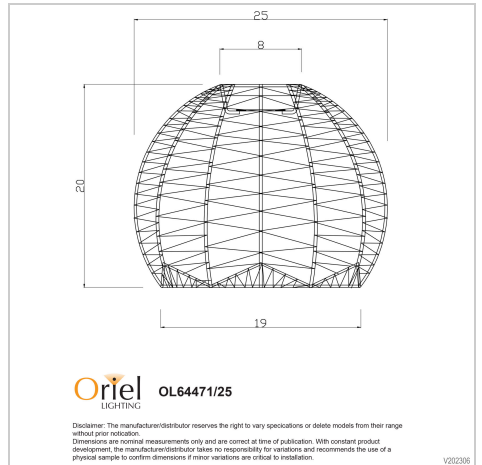

Fitting Material	Rattan Cane
Lamp Shade Bottom Dim	19
Shade Fitting Type	28/43mm Top Shade Fitting
Primary Material	CANE
IP Rating	IP20
UPI	9324879221771
In The Box	1 x shade; including shade-ring
Accessories - Required	This is a Shade Only
Electrician To Install	DIY shade – installed on existing cord set or fitting
DIY	Competent Person can DIY
Warranty / Guarantee	12 Month Replacement Guarantee

Images

Unless stated, fittings do not include globes (bulbs). No representations are made as to the suitability of this product for your application. All fixed lights (other than DIY lights) should be installed by a licensed electrical contractor. Due to continuing product development, some specifications may change over time. Refer to our detailed Terms and Conditions, online at: www.oriel-lighting.com.au | Details and specifications are current at the time of printing, and with constant product development, subject to change.

(c) Oriel Lighting

quality lighting at affordable prices | specifications subject to change without notice - check the website for the latest information | www.oriel-lighting.com.au