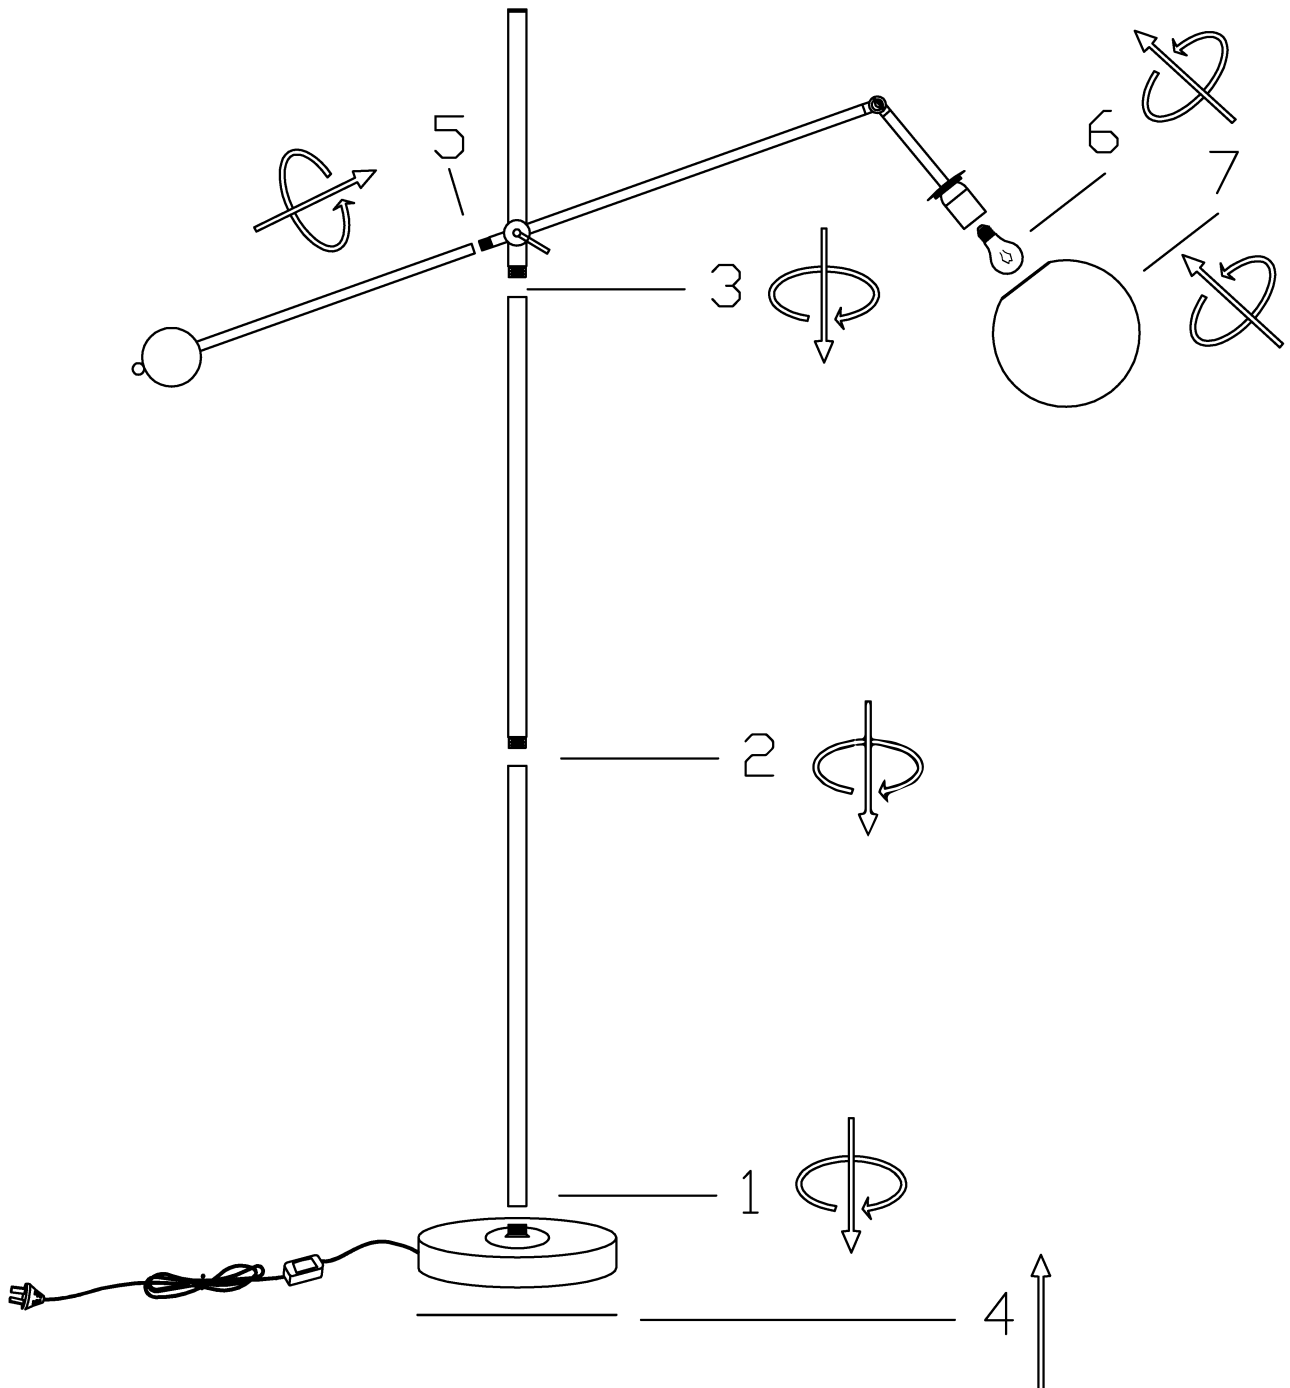

ITEM NO.: KEMI FL

240V~50Hz E27 Max.25W

NOTE:GLOBE NOT INCLUDED

Telbix.

- Disclaimer:
-  Tools not included
 -  Shade ring attached on lamp holder
 -  Globe(s) not included