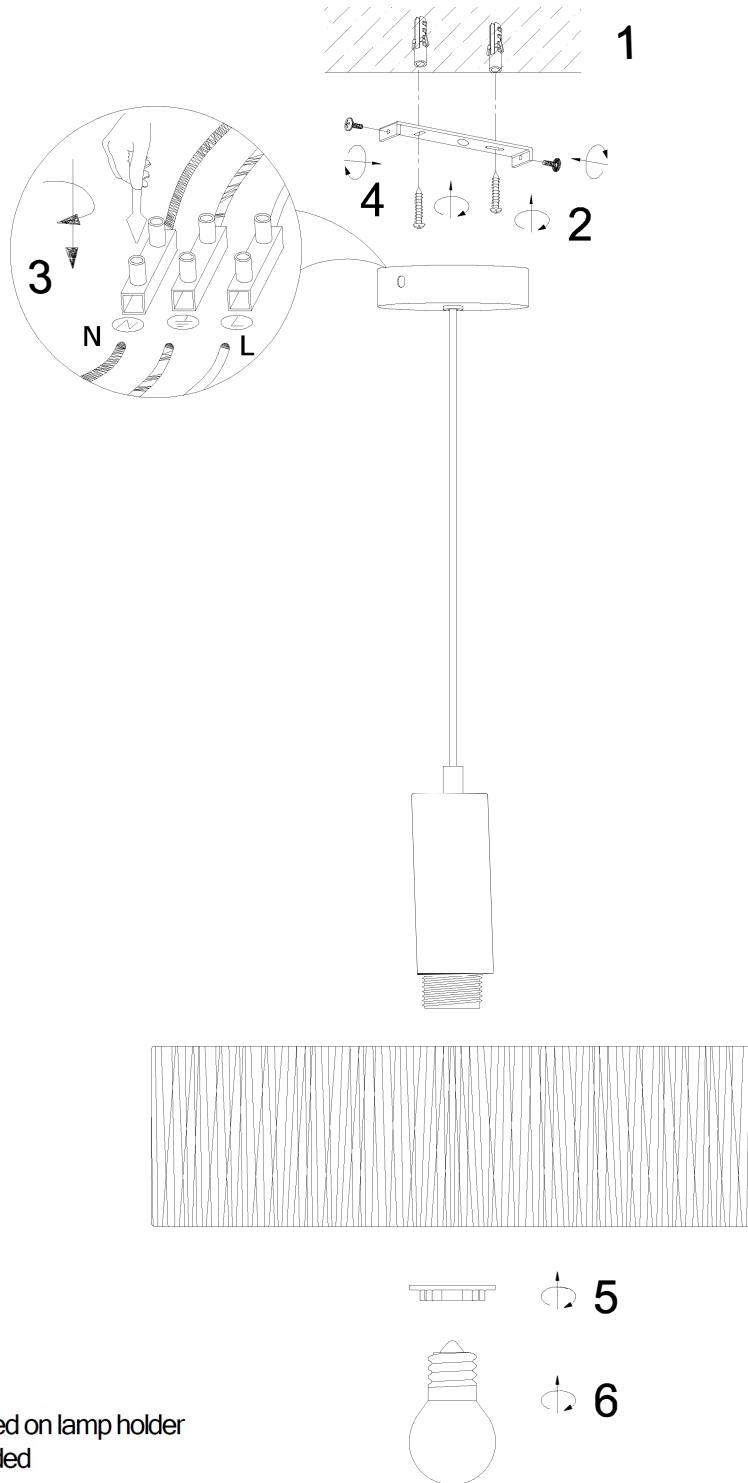

ITEMNO.:KATRIN PE

- Disclaimer:
Tools not included
Shade ring attached on lamp holder
Globe(s) not included

240V ~ 50Hz E27 Max. 25W x 1

NOTE: GLOBE NOT INCLUDED

IMPORTANT
Must be installed by a qualified electrical contractor.
Install in accordance with AS/NZS3000