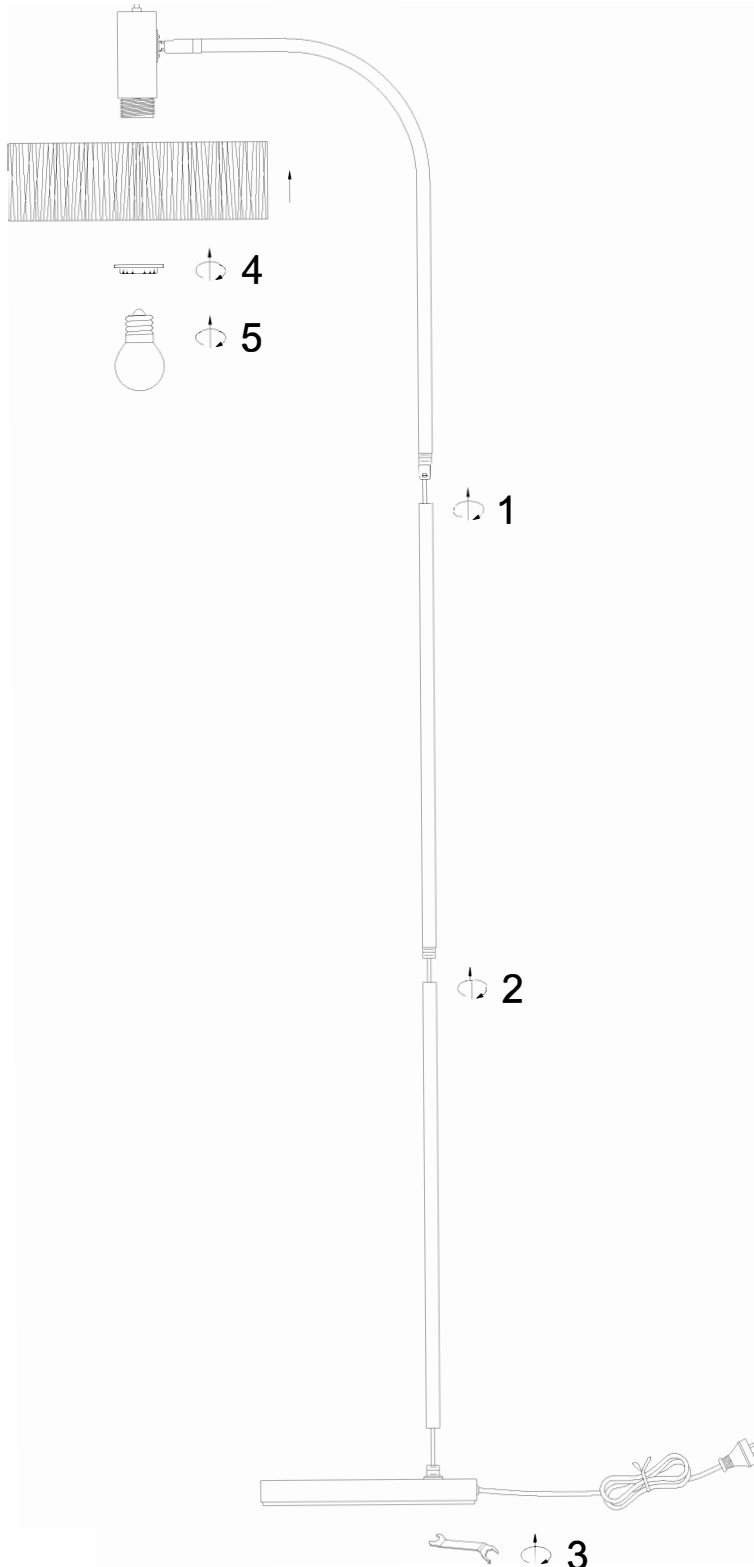

ITEMNO.:KATRIN FL

- Disclaimer:
-  Tools not included
 -  Shade ring attached on lamp holder
 -  Globe(s) not included

240V ~ 50HzE27Max.25Wx1

NOTE: GLOBE NOT INCLUDED