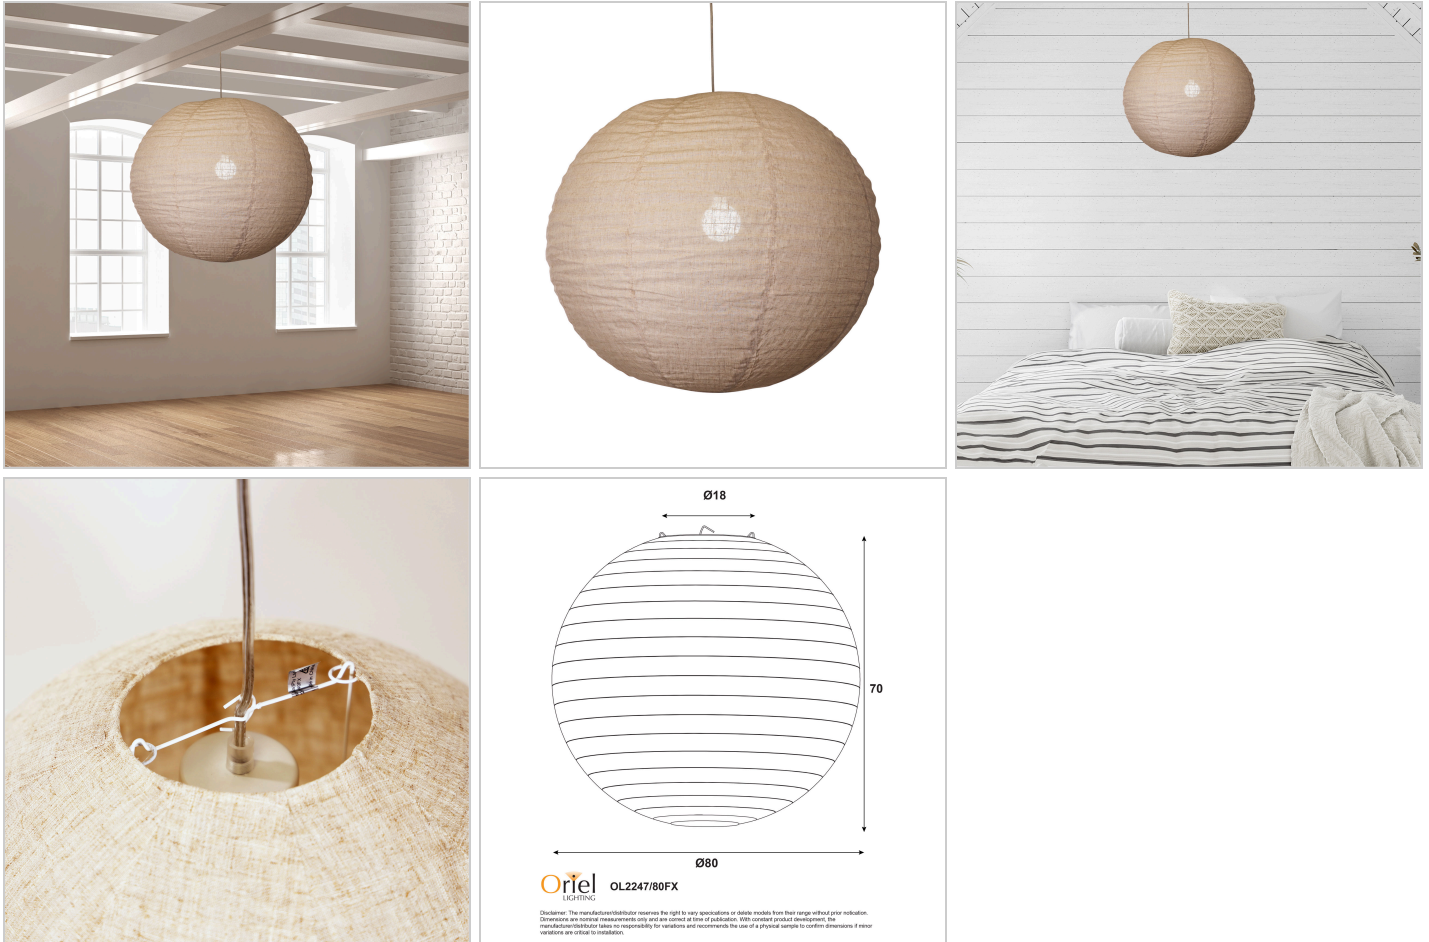

In The Box	1 x Shade 1 x Wire frame
Electrician To Install	DIY shade – installed on existing cord set or fitting
DIY	YES
Warranty / Guarantee	1 Year replacement guarantee for faulty manufacture

Images

Unless stated, fittings do not include globes (bulbs). No representations are made as to the suitability of this product for your application. All fixed lights (other than DIY lights) should be installed by a licensed electrical contractor. Due to continuing product development, some specifications may change over time. Refer to our detailed Terms and Conditions, online at: www.oriel-lighting.com.au | Details and specifications are current at the time of printing, and with constant product development, subject to change.

(c) Oriel Lighting

quality lighting at affordable prices | specifications subject to change without notice - check the website for the latest information | www.oriel-lighting.com.au