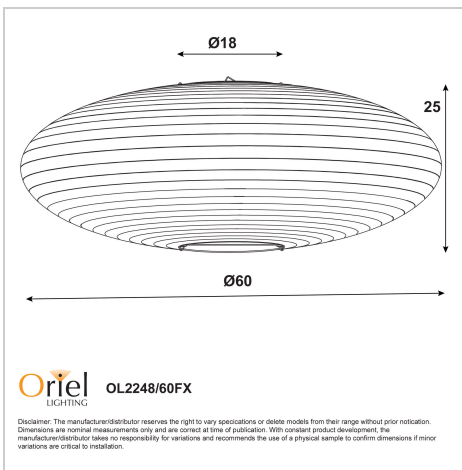

In The Box	1 x Shade 1 x Wire frame
Electrician To Install	DIY shade – installed on existing cord set or fitting
DIY	YES
Warranty / Guarantee	1 Year replacement guarantee for faulty manufacture

Images

Unless stated, fittings do not include globes (bulbs). No representations are made as to the suitability of this product for your application. All fixed lights (other than DIY lights) should be installed by a licensed electrical contractor. Due to continuing product development, some specifications may change over time. Refer to our detailed Terms and Conditions, online at: www.oriel-lighting.com.au | Details and specifications are current at the time of printing, and with constant product development, subject to change.

(c) Oriel Lighting

quality lighting at affordable prices | specifications subject to change without notice - check the website for the latest information | www.oriel-lighting.com.au