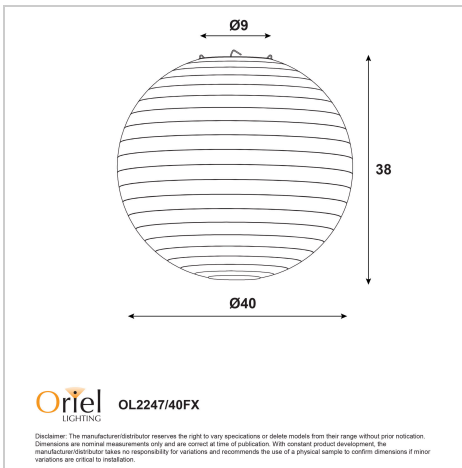

In The Box	1 x Shade 1 x Wire frame
Electrician To Install	DIY shade – installed on existing cord set or fitting
DIY	YES
Warranty / Guarantee	1 Year replacement guarantee for faulty manufacture

Images

Unless stated, fittings do not include globes (bulbs). No representations are made as to the suitability of this product for your application. All fixed lights (other than DIY lights) should be installed by a licensed electrical contractor. Due to continuing product development, some specifications may change over time. Refer to our detailed Terms and Conditions, online at: www.oriel-lighting.com.au | Details and specifications are current at the time of printing, and with constant product development, subject to change.

(c) Oriel Lighting

quality lighting at affordable prices | specifications subject to change without notice - check the website for the latest information | www.oriel-lighting.com.au