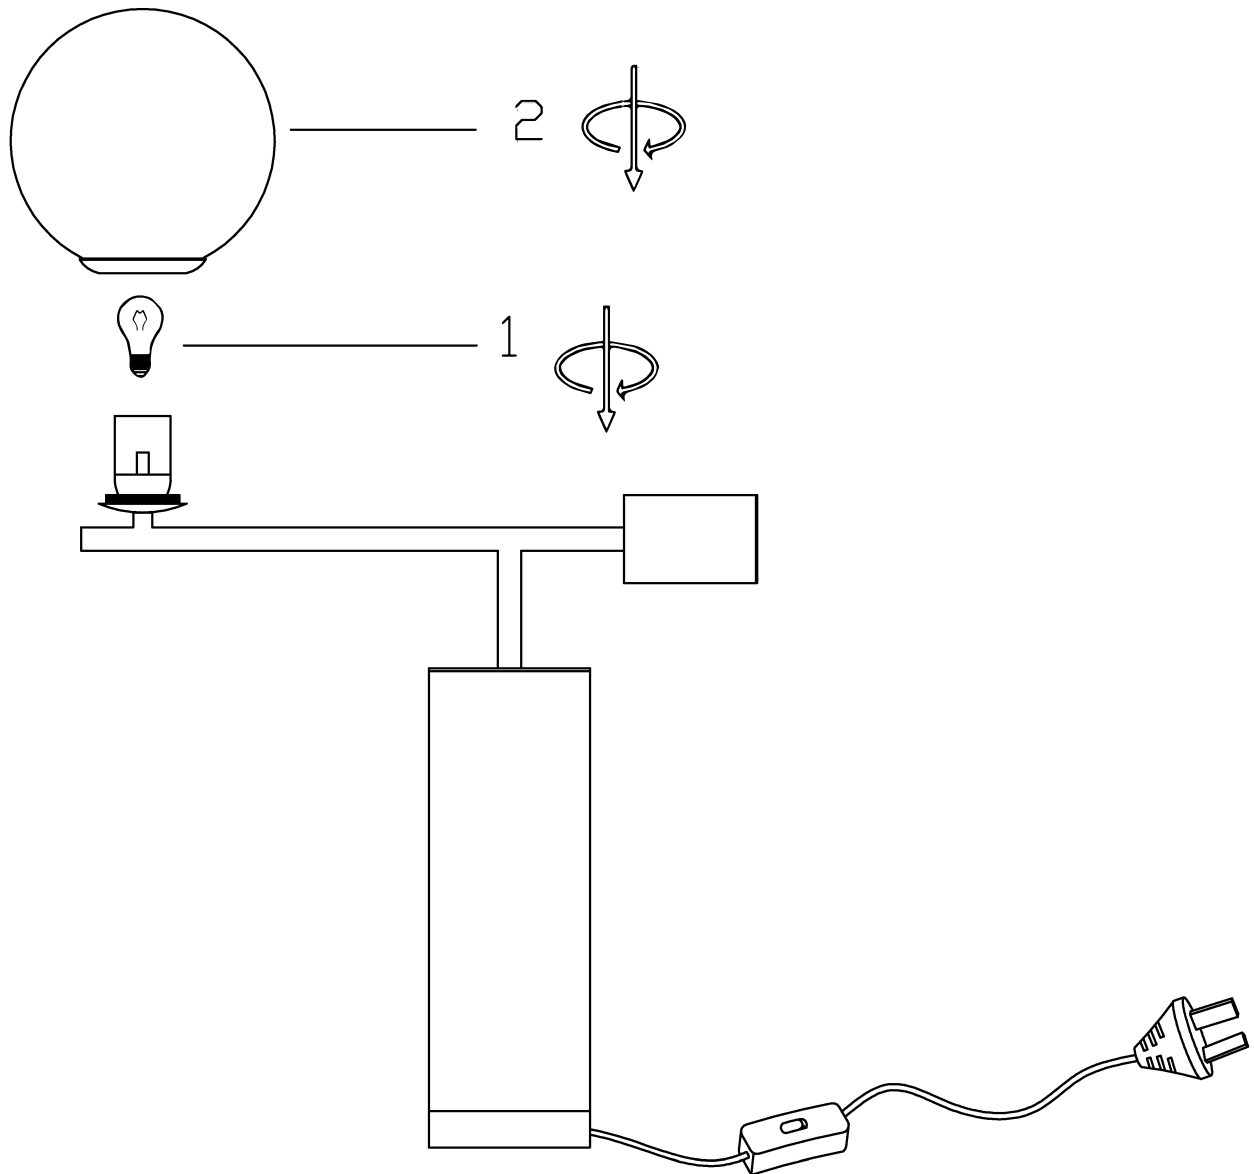

ITEM NO.: JUSTINA TL

240V~50Hz E27 Max.25W

NOTE:GLOBE NOT INCLUDED

Telbix.

- Disclaimer:
-  Tools not included
 -  Shade ring attached on lamp holder
 -  Globe(s) not included